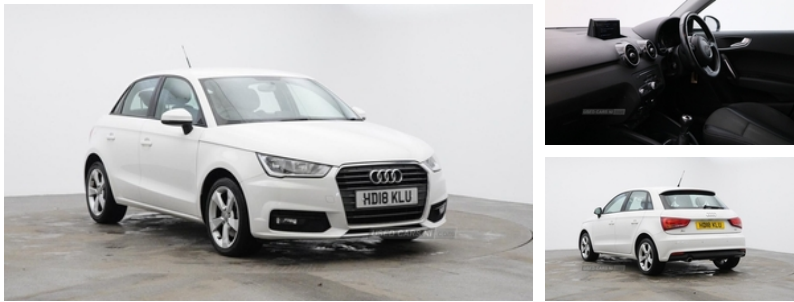

Audi A1 1.6 TDI Sport Nav 5dr | Aug 2018

£10,985

Audi A1 1.6 TDI Sport Nav 5dr

Vehicle Features

3 rear seats, 3 spoke leather multifunction sports steering wheel, 3x3 point rear seatbelts, 12V Accessory socket in centre console, 12V socket in centre console, ABS/EBD, Adaptive brake lights, Additional SD card reader, Adjustable rear head restraints, Anti-lock Braking System/EBD, Audi music interface, Bluetooth audio streaming, Body coloured bumpers, Body coloured door mirrors, Brake assist function, Cruise control, Cupholders in centre console, DAB Digital radio, Door sills trims with aluminium inlays, Door sills with aluminium inlays, Driver's information system, Driver/Front Passenger airbags, Driver and passenger side airbags, EDL, Electric adjustable door mirrors, Electric front windows, Electric rear windows, Electro-mechanical PAS, Electro-mechanical Power Assisted Steering, ESP with ASR, First aid kit, Front and rear seatbelt reminder, Front floor mats, Front fog lights, Front head restraints, Front passenger airbag deactivation, Front sports seats, Head airbags, Heated door mirrors, Heated rear windscreen, Heat insulating glass, Height adjustable front seatbelts, Height adjustable front seats, High gloss black air vent sleeves, Isofix attachments on rear seats, Jack and tool kit, Leather gear knob, Leather handbrake, Locking wheel bolts, Low washer fluid indicator, Lumbar adjustment for front seats, Polished stainless steel tailpipe, Rake/reach adjustable steering wheel, Rear wiper, Remote central locking with 2 remote folding keys, Service interval indicator, Split folding rear seats, Thatcham category 1 alarm + immobiliser, Titanium grey cloth headlining, Tyre pressure monitor, Tyre repair kit, Voice control system, Warning triangle

Miles:	60234
Fuel Type:	Diesel
Transmission:	Manual
Colour:	White
Engine Size:	1598
CO2 Emission:	99
Tax Band:	Petrol/Diesel (£190 p/a)
Body Style:	Hatchback
Insurance group:	21E
Reg:	HD18KLU

Technical Specs