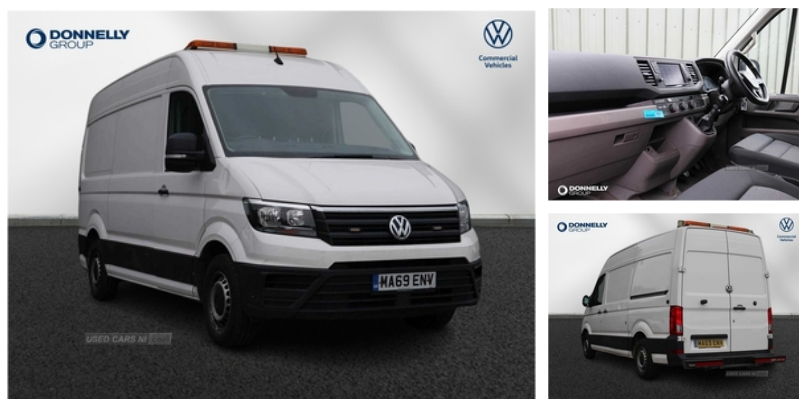

Volkswagen Crafter 2.0 TDI 140PS Trendline High Roof Van | Jan 2020

£20,450 + VAT

Volkswagen Crafter 2.0 TDI 140PS Trendline High Roof Van

Vehicle Features

2 additional keys, 3 point inertia reel belt on all seats, 16" steel wheels, ABS, Air recirculation system, Anti-lock Braking System, Automatic hazard light with emergency braking, Centre console storage tray, CFCU preparation, Charcoal filter, Crosswind assist, Cruise control with speed limiter, Digital clock, Document holder on centre console, Drinks holders, Driver alert system, Driver seatbelt warning light, EBA, EBD, EDL, Electrically heated and adjustable door mirrors, Electric windows, Electromechanical Servotronic steering, Engine immobiliser, ESP, Front/rear cupholders, Front assist including city emergency braking, Fully adjustable suspension type driver seat, Fully adjustable suspension type drivers seat, Handbrake grip + gaiter in leather, HBA, Height adj front seatbelts/belt force limiters, Height adjustable head restraints, Height adjustable seatbelts for outer cab seats, Height and reach adjustable steering wheel, Illuminated glove compartment with lockable lid, including 2 reading lights, including 2 reading lights, Independent rear seat recline, Indicators in front door mirrors, Integral step in front bumper, Interior light, Interior light, Interior light, Interior light, Interior light with delay, Lights on warning buzzer, Locking fuel cap, Parking brake - hill hold control, Post collision braking system, Remote central/dead locking, Rev counter, right, right, Service indicator, Storage compartments in doors and in step, Storage compartments in doors and in step, Storage tray on dashboard, switchable by door, switchable by door, TCS, Temp spare wheel, Windscreen wiper with variable intermittent delay and wash-wipe system, Without rear side trim panel passenger load compartment