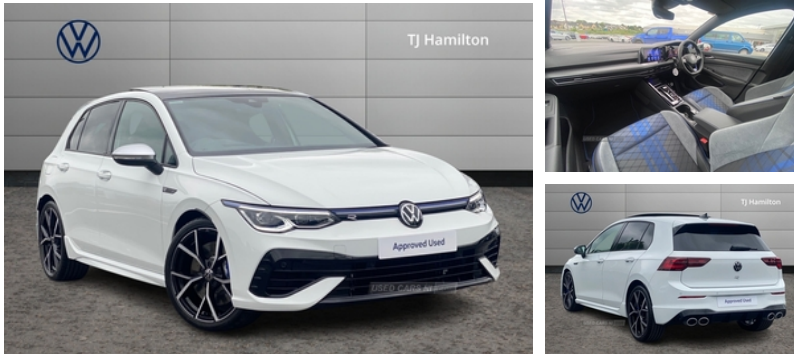

Volkswagen Golf 2.0 TSI 320 R 4Motion 5dr DSG | Mar 2024

£40,950

Exterior Features, Solid paint, Panoramic Sunroof, Safety, Rear view camera, Miscellaneous, Head up Display, Packs, Winter pack - Golf R Line/GTE/GTD/GTI/GTI Clubsport/R/Alltrack, Wheels, 19" Estoril alloy wheel with anti theft wheel bolts, Paint - Solid, Solid - Pure white, Exterior Features, Front and rear electric windows, Heat insulating glass windscreen, Heated rear windscreen, Rain sensor, Rear tinted glass 65% light absorbing from B pillar backwards, Rear windscreen washer and wiper with interval delay, "R" name plate, Body colour bumpers, Body colour door handles, Body colour rear roof spoiler, Illuminated front grille, Performance rear spoiler, Rear side wing doors, Automatic headlamp activation with Coming home and Leaving home feature, Automatic headlights, High level 3rd brake light, Highway light, IQ.Light - LED Matrix headlights, dynamic headlight control with advanced high beam control matrix dipped main beam + LED DRL + 22 LED lights, LED front fog lights with 5 honeycomb design, LED License plate illumination, LED rear combination lamp including dynamic turn signal, Rear fog light on one side and reversing lights on both sides, Welcome light, Safety, ABS, Blue brake callipers in front with R logo, Electronic parking brake with auto hold, ESC (Electronic Stability Control), Front disc brakes, Rear disc brakes, Adaptive cruise control (ACC) with speed limiter and front assist (reacting to vehicles pedestrians and cyclists), Driver alert system, Dynamic road sign display, Lane assist, Lane change assistant, Multifunction camera for distance control, PAS, Auto dimming rear view mirror, Matt chrome effect door mirrors with integrated indicators, Remote electrically heated, adjustable and foldable