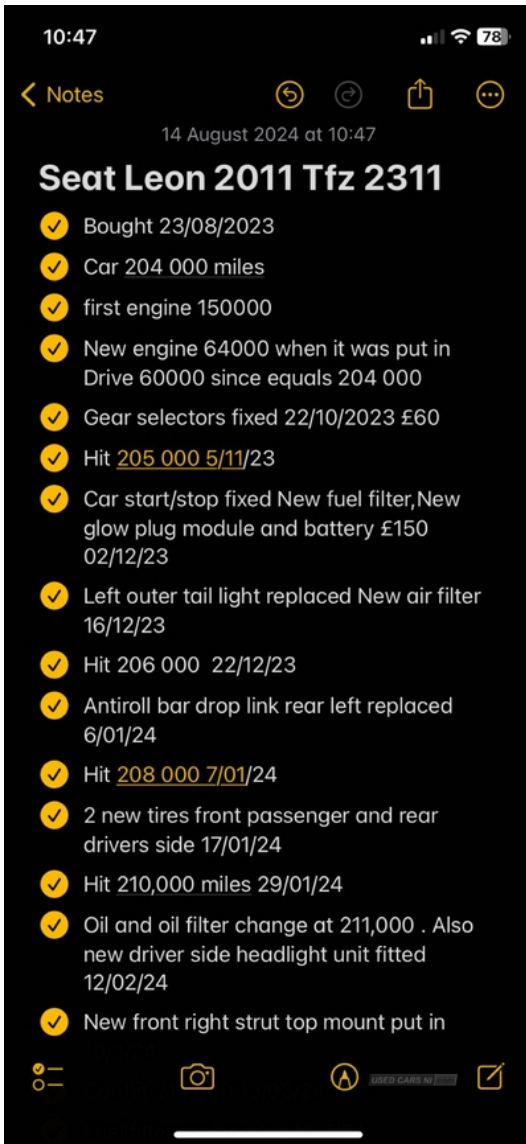

7 drumconvis road, 7 Drumconvis Road, BT80 0HD
07842 597373

Seat Leon 1.6 TDI CR S 5dr | Mar 2011

£1,500 O.N.O

Miles:	223100
Fuel Type:	Diesel
Transmission:	Manual
Colour:	Grey
Engine Size:	1598
CO2 Emission:	109
Tax Band:	B (£20 p/a)
Body Style:	Hatchback
Insurance group:	15E
Reg:	TFZ2311

Technical Specs

DIMENSIONS	
Length:	4315mm
Width:	1768mm
Height:	1455mm
Seats:	5
Luggage Capacity (Seats Up):	341L
Gross Weight:	1820KG
Max. Loading Weight:	495KG

PERFORMANCE & ECONOMY	
Fuel Consum. (Urban Cold):	55.4MPG
Fuel Consum. (Extra Urban):	76.4MPG
Fuel Consum. (Combined):	67.3MPG
Fuel Tank Capacity:	55L
Number Of Gears:	5 SPEED
Top Speed:	115MPH
Acceleration 0-100 km/h:	11.3s
Engine Power BHP:	103.3BHP