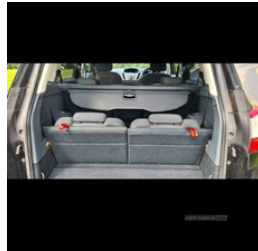

Ford Grand C-MAX 1.6 TDCi Zetec 5dr | Jan 2013

£2,050 O.N.O

Miles:	144000
Fuel Type:	Diesel
Transmission:	Manual
Colour:	Black
Engine Size:	1560
Tax Band:	D (£160 p/a)
Body Style:	MPV
Reg:	FG62YVM

Technical Specs

DIMENSIONS

Length:	4520mm
Width:	1828mm
Height:	1684mm
Seats:	7
Luggage Capacity (Seats Up):	755L
Gross Weight:	2200KG
Max. Loading Weight:	696KG

PERFORMANCE & ECONOMY

Fuel Consum. (Urban Cold):	51.4MPG
Fuel Consum. (Extra Urban):	65.7MPG
Fuel Consum. (Combined):	60.1MPG
Fuel Tank Capacity:	60L
Number Of Gears:	6 SPEED
Top Speed:	112MPH
Acceleration 0-100 km/h:	12.3s
Engine Power BHP:	114BHP

Car MOT until January 2025. Downsizing. Great family 7 seater.

Vehicle Features

3 point seatbelts, 4 spoke leather steering wheel, 12V accessory sockets - front and rear, 16" 5 spoke Y alloy wheels, ABS + traction control, Air conditioning, Aluminium scuff plates, Anti-theft immobiliser, Auxiliary power socket, Body colour bumpers with black rubbing strip, Body colour door handles, Body colour door mirrors with integral indicators, Centre armrest with storage box, Centre console, Cloth upholstery, Courtesy light in luggage compartment, DAB radio/CD player, Diesel particulate filter, Driver's seat manual height adjust, Driver and passenger airbags, Driver and passenger side airbags, Driver seat lumbar adjustment, Dual sliding rear doors, Easy fuel capless refuelling system, Electric front windows, Electric heated door mirrors, Electric rear windows, Electronic brake force distribution, Emergency brake assist, ESP, Fasten seatbelt reminder, Ford SYNC Bluetooth connection with voice control and USB port, Front/rear courtesy lights, Front and rear curtain airbags, Front fog lamps, Fully adjustable front headrests, Height adjustable