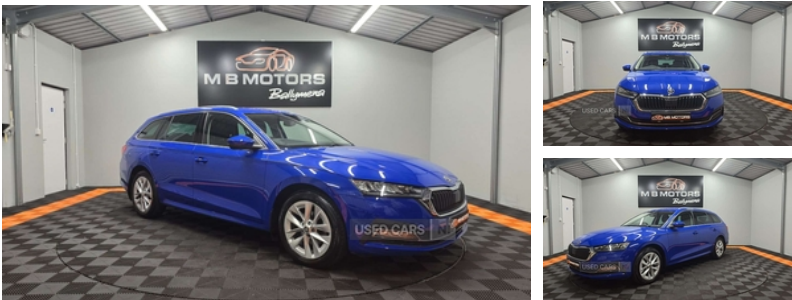

4 Woodside Park, Woodside Road Ballymena, Ballymena, BT42 4HG
02825441144

Skoda Octavia 2.0 TDI SE L 5dr DSG | Sep 2022

****HOME DELIVERY £ 99****

£19,995

Introducing the Skoda Octavia 2.0 Octavia SE L TDI Semi-Auto 5dr, a stunning vehicle with only 35817 miles on the clock. This beauty has been meticulously cared for by just 1 previous owner, ensuring top-notch quality and performance. Finished in a sleek Blue colour, the Skoda Octavia is sure to turn heads wherever you go. With its semi-automatic transmission, this car offers a smooth and effortless driving experience. Packed with features and technology, the Skoda Octavia is the perfect blend of style, comfort, and practicality. Don't miss out on the opportunity to own this exceptional vehicle. Visit us today to test drive the Skoda Octavia and experience the ultimate driving pleasure for yourself. Hurry, this gem won't last long!

Miles:	35817
Fuel Type:	Diesel
Transmission:	SEMI-AUTO
Colour:	Blue
Engine Size:	1968
Tax Band:	Petrol/Diesel (£190 p/a)
Body Style:	Estate
Insurance group:	14E
Reg:	SJ72OWF

Technical Specs

DIMENSIONS	
Length:	4689mm
Width:	1829mm
Height:	Not Availablemm
Seats:	5
Luggage Capacity (Seats Up):	640L
Gross Weight:	1960KG
Max. Loading Weight:	558KG
PERFORMANCE & ECONOMY	
Fuel Consum. (Urban Cold):	57.7MPG
Fuel Consum. (Extra Urban):	88.3MPG
Fuel Consum. (Combined):	72.4MPG
Fuel Tank Capacity:	47.8L
Number Of Gears:	7 SPEED
Top Speed:	128MPH
Acceleration 0-100 km/h:	10.7s
Engine Power BHP:	114BHP