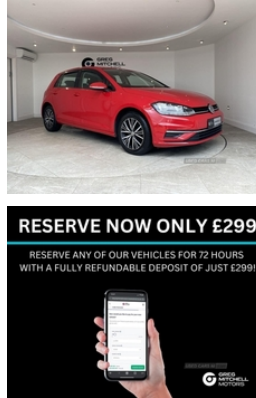

Volkswagen Golf 1.4 TSI SE 5dr | Jun 2017
NI CAR ,TIMING BELT & WATER PU

£10,450

NI CAR ,TIMING BELT & WATER PUMP FITTED,16' FACTORY ALLOY WHEELS,SAT VAV,PDC FRONT & REAR

Vehicle Features

'Lights On' warning buzzer, 3 point height adj front seatbelts + pretensioners, 3 rear 3 point seatbelts, 3 rear headrests, 3 spoke steering wheel, 8" touch screen, 8inch touch screen, 12V socket in luggage compartment, 60/40 split folding rear seat, ABS, Adaptive Cruise Control with pedestrian detection and speed limiter, Alarm with interior protection, Anti-lock Braking System, App-Connect, Auto dimming rear view mirror, Automatic coming/leaving home lighting function, Automatic headlights, Automatic post collision braking, aux-in, Bag hook in luggage compartment, Black front air intake and radiator grille with chrome insert, Black rear diffuser, Bluetooth hands free telephone connection, Body colour bumpers, Body colour door handles, Body colour door mirrors, Boot lashing points, Brake pad wear indicator warning light, Brushed dark metal decorative inserts, Car-Net App-Connect, CD/MP3/WMA, Child locks on rear doors, Chrome-plated light switch surround, Composition media system, Cooled glovebox, Courtesy light delay, Cover for storage compartment in centre, DAB Digital radio, Driver/Front Passenger airbags, Driver/Passenger whiplash optimised head restraints, Driver alert system, Driver profile selection, Drivers knee airbag, Dust/pollen filter, Electrically adjustable and heated door mirrors, Electric front windows, Electric rear windows, Electronic engine immobiliser, Electronic parking brake with auto hold, ESP with EDL + ASR, Exterior temperature gauge, Front and rear curtain airbags, Front and rear reading lights, Front centre armrest with storage box and rear air vents, Front

Miles:	58700
Fuel Type:	Petrol
Transmission:	Manual
Colour:	Red
Engine Size:	1395
CO2 Emission:	120
Tax Band:	Petrol/Diesel (£190 p/a)
Body Style:	Hatchback
Insurance group:	15E
Reg:	GD17NZE

Technical Specs

DIMENSIONS	
Length:	4258mm
Width:	1799mm
Height:	1492mm
Seats:	5
Luggage Capacity (Seats Up):	380L
Gross Weight:	1750KG
Max. Loading Weight:	579KG

PERFORMANCE & ECONOMY	
Fuel Consum. (Urban Cold):	42.2MPG
Fuel Consum. (Extra Urban):	65.7MPG
Fuel Consum. (Combined):	54.3MPG
Fuel Tank Capacity:	50L
Number Of Gears:	6 SPEED
Top Speed:	127MPH
Acceleration 0-100 km/h:	9.1s
Engine Power BHP:	123.4BHP