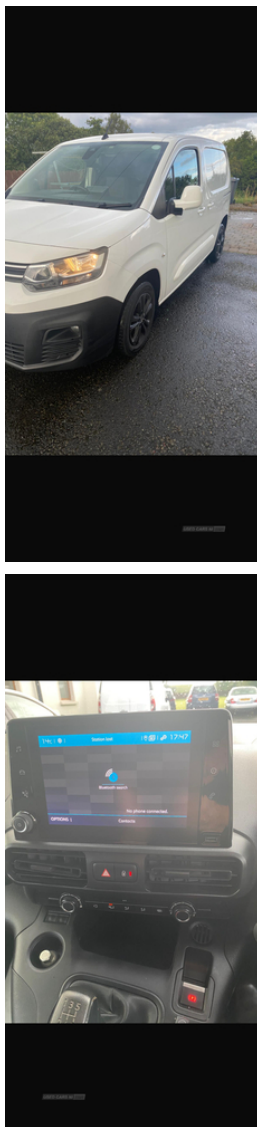

## Citroen Berlingo 1.5 BlueHDi 1000Kg Driver 100ps | 2020

NO VAT ON THIS ONE

# £10,995

<b>Miles:</b>	66000
<b>Fuel Type:</b>	Diesel
<b>Transmission:</b>	Manual
<b>Colour:</b>	White
<b>Engine Size:</b>	1500
<b>Tax Band:</b>	Light goods vehicle (£335 p/a)
<b>Body Style:</b>	Van
<b>Reg:</b>	YC20AVY

### Technical Specs

DIMENSIONS	
<b>Length:</b>	4403mm
<b>Width:</b>	1848mm
<b>Height:</b>	1840mm
<b>Seats:</b>	3
<b>Luggage Capacity (Seats Up):</b>	Not AvailableL
<b>Gross Weight:</b>	2365KG
PERFORMANCE & ECONOMY	
<b>Fuel Consum. (Urban Cold):</b>	32.5MPG
<b>Fuel Consum. (Extra Urban):</b>	55.4MPG
<b>Fuel Consum. (Combined):</b>	54.3MPG
<b>Fuel Tank Capacity:</b>	50L
<b>Number Of Gears:</b>	5 SPEED
<b>Top Speed:</b>	107MPH
<b>Acceleration 0-100 km/h:</b>	11.5s
<b>Engine Power BHP:</b>	100.6BHP