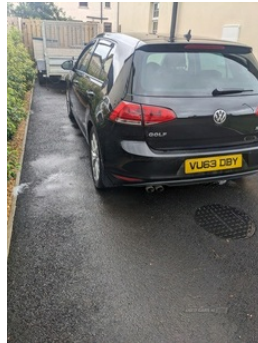

Volkswagen Golf 2.0 TDI GT 5dr | Dec 2013
DECEMBER 2013 GT 2. 0 TDI GOLF

£4,000

Mot'd to 27 July 2025

6 speed 150 bhp

Motorway/English miles

£20 per year road tax

All Gt extras including Bluetooth audio front and rear parking sensors and cruise control

Miles:	171000
Fuel Type:	Diesel
Transmission:	Manual
Colour:	Black
Engine Size:	1968
CO2 Emission:	106
Tax Band:	B (£20 p/a)
Body Style:	Hatchback
Reg:	Vu63dby

Technical Specs

DIMENSIONS

Length:	4255mm
Width:	1799mm
Height:	1452mm
Seats:	5