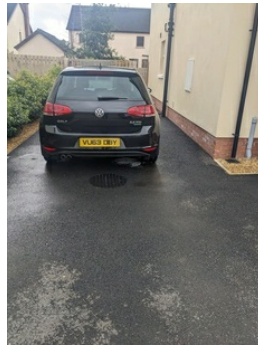

Volkswagen Golf 2.0 TDI GT 5dr | Dec 2013
DECEMBER 2013 GT 2. 0 TDI GOLF

£4,000

Mot'd to 27 July 2025

6 speed 150 bhp

Motorway/English miles

£20 per year road tax

All Gt extras including Bluetooth audio front and rear parking sensors and cruise control

Factory tints

Wind deflectors

Just serviced with mot

Timing belt etc has been replaced

Genuine reason for sale

£4000

Call 07714020569

Vehicle Features

'Lights On' warning buzzer, 3 point height adj front seatbelts + pretensioners, 3 rear 3 point seatbelts, 3 rear headrests, 3 spoke steering wheel, 12V socket in luggage compartment, 60/40 split folding rear seat, ABS, Alarm with interior protection, Ambient lighting, Auto dimming rear view mirror, Automatic coming/leaving home lighting function, Automatic Distance

Miles:	171000
Fuel Type:	Diesel
Transmission:	Manual
Colour:	Black
Engine Size:	1968
CO2 Emission:	106
Tax Band:	B (£20 p/a)
Body Style:	Hatchback
Reg:	Vu63dby

Technical Specs

DIMENSIONS

Length:	4255mm
Width:	1799mm
Height:	1452mm
Seats:	5

Luggage Capacity (Seats Up): 380L

Gross Weight:	1860KG
Max. Loading Weight:	551KG

PERFORMANCE & ECONOMY

Fuel Consum. (Urban Cold): 56.5MPG

Fuel Consum. (Extra Urban): 78.5MPG

Fuel Consum. (Combined): 68.9MPG

Fuel Tank Capacity: 50L

Number Of Gears: 6 SPEED

Top Speed: 134MPH

Acceleration 0-100 km/h: 8.6s

Engine Power BHP: 147.5BHP