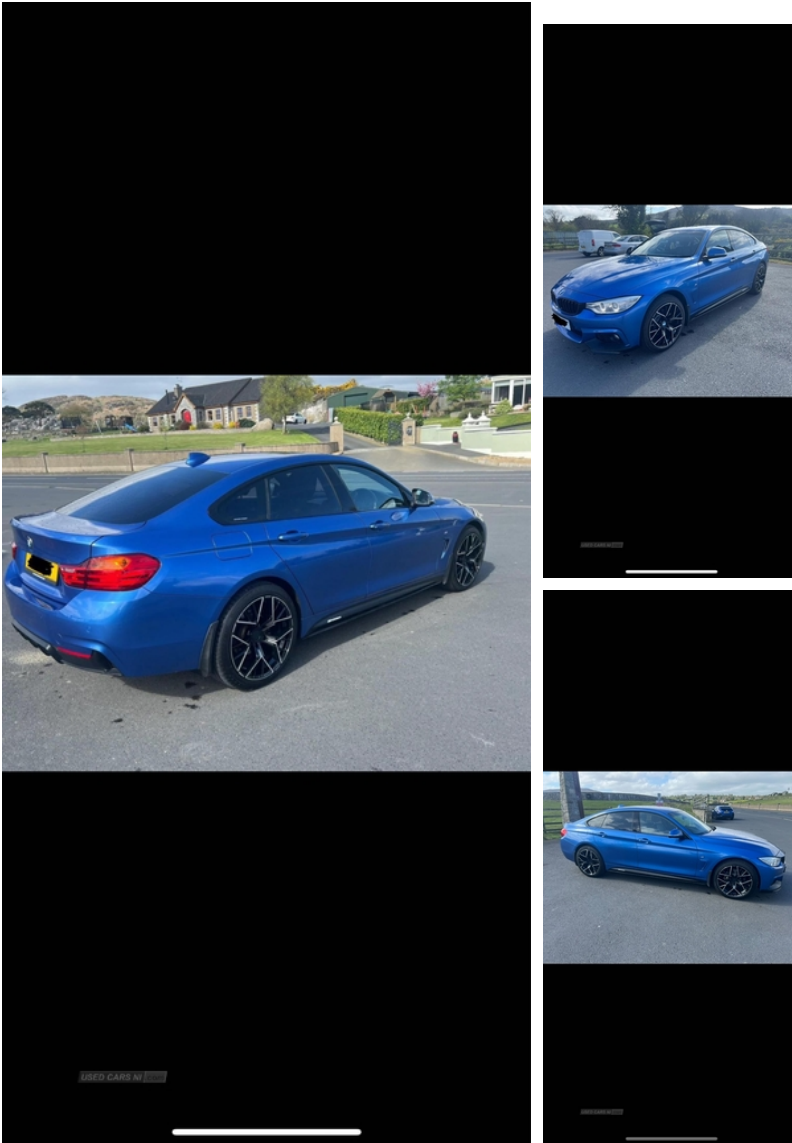

1 chequer hill Newry, 1 Chequer Hill Newry, BT35 6DY
07922675219

BMW 4 Series 420d xDrive M Sport 5dr | Mar 2015

£9,000 O.N.O

BMW 420D NEWRY

BMW 4 Series Gran Coupe (2015) 2.0 420d M Sport Hatchback 5dr Diesel Manual xDrive Euro 6 (s/s) (184 ps)

Vehicle Features

2 speed adjustable intermittent wipers with wash/wipe function, 3 point seatbelts on all seats, 3 spoke leather M sport multifunction sports steering wheel, 4 grab handles, 12V sockets in front centre console and passenger footwell, ABS/EBD, Anthracite headlining, Auto dimming rear view mirror, Automatic Stability Control (ASC), Automatic tailgate opening, Auxiliary

Miles: 127000

Fuel Type: Diesel

Transmission: Manual

Colour: Blue

Engine Size: 1995

CO2 Emission: 133

Tax Band: E (£190 p/a)

Body Style: Coupe

Insurance group: 30E

Reg: EO15EDF

Technical Specs

DIMENSIONS

Length: 4638mm

Width: 1825mm

Height: 1404mm

Seats: 5

Luggage Capacity (Seats Up): 480L

Gross Weight: 2145KG

Max. Loading Weight: 560KG

PERFORMANCE & ECONOMY

Fuel Consum. (Urban Cold): 44.8MPG

Fuel Consum. (Extra Urban): 65.7MPG

Fuel Consum. (Combined): 56.5MPG

Fuel Tank Capacity: 57L

Number Of Gears: 6 SPEED

Top Speed: 147MPH

Acceleration 0-100 km/h: 7.7s

Engine Power BHP: 181BHP