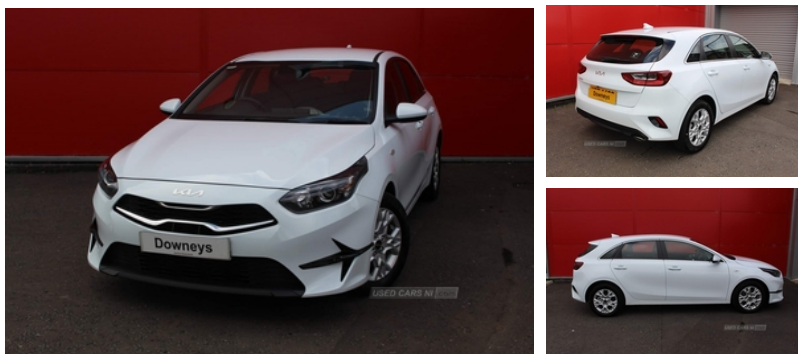

Kia Ceed 1.0T GDi ISG 2 5dr | Jul 2022

**WARRANTY JULY 2029, REAR CAMERA, APPLE CARPLAY/
ANDROID AUTO**

£12,990

FULL DOWNEYS KIA SERVICE RECORD, 3 STAMPS IN BOOK. JUST SERVICED INC NEW OIL & OIL FILTER.....SPEC TO INC APPLE CAR PLAY/ANDROID AUTO, BLUETOOTH, CRUISE CONTROL, REAR CAMERA ETC ETC

| | |
|-------------------------|--------------------------|
| Miles: | 29944 |
| Fuel Type: | Petrol |
| Transmission: | Manual |
| Colour: | White |
| Engine Size: | 998 |
| Tax Band: | Petrol/Diesel (£190 p/a) |
| Body Style: | Hatchback |
| Insurance group: | 8E |
| Reg: | YHZ9009 |