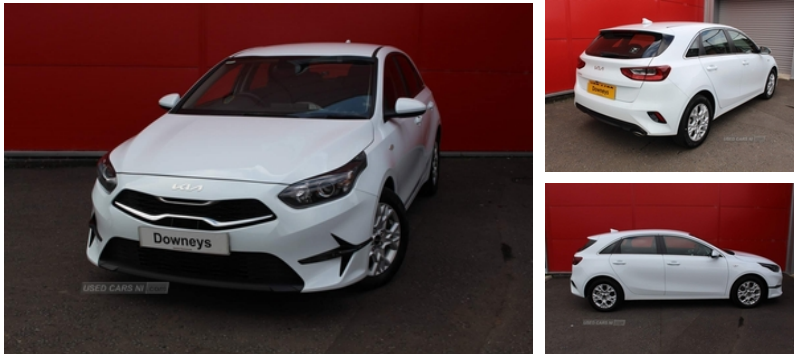

Kia Ceed 1.0T GDi ISG 2 5dr | Aug 2022

**WARRANTY AUG 2029, REAR CAMERA, APPLE CARPLAY/
ANDROID AUTO**

£14,990

LOVELY ONE LADY OWNER EXAMPLE WITH EXTREMELY LOW MILES AND FULL DOWNEYS KIA SERVICE RECORD, 2 STAMPS IN BOOK. JUST SERVICED INC NEW OIL & OIL/AIR FILTERS, BRAKE FLUID CHANGE.....SPEC TO INC APPLE CAR PLAY/ANDROID AUTO, BLUETOOTH, CRUISE CONTROL, REAR CAMERA ETC ETC

Miles:	7157
Fuel Type:	Petrol
Transmission:	Manual
Colour:	White
Engine Size:	998
Tax Band:	Petrol/Diesel (£190 p/a)
Body Style:	Hatchback
Insurance group:	8E
Reg:	XGZ4460

Technical Specs

DIMENSIONS	
Length:	4310mm
Width:	1800mm
Height:	1447mm
Seats:	5
Luggage Capacity (Seats Up):	395L
Gross Weight:	1800KG
Max. Loading Weight:	438KG
PERFORMANCE & ECONOMY	
Fuel Consum. (Urban Cold):	45.6MPG
Fuel Consum. (Extra Urban):	64.2MPG
Fuel Consum. (Combined):	55.4MPG
Fuel Tank Capacity:	50L
Number Of Gears:	6 SPEED
Top Speed:	118MPH
Engine Power BHP:	118BHP