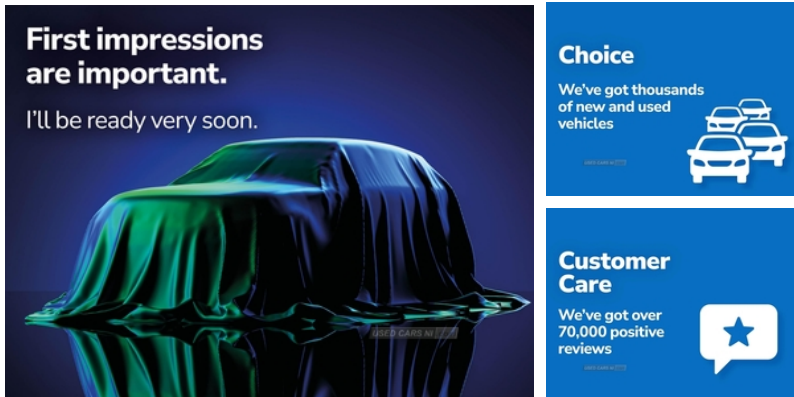

Skoda Enyaq 132Kw 60 Suite Nav 62Kwh 5Dr Auto | Aug 2021

£21,999

132KW 60 SUITE NAV 62KWH AUTO

ALLOYSAC**MULTI-FUNCTION STEERING WHEEL**

Vehicle Features

3 point height adj front seatbelts + pretensioners, 3 seat bench in 2nd row, 4 foldable roof handles with rear coat hooks, 6m mode 3 cable (32A), 8 speakers, 12V socket in boot, 13" touchscreen display, 50 kW DC battery charging, 60:40 foldable rear seat with sliding adjustment and backrest angle adjustment, Air Conditioning, Alarm, Alloy Wheels, Anti-theft wheel bolts protection, Anti theft alarm system/interior protection/tow away protection, Auto dimming rear view mirror, Auto door release and activation of warning lights, Bluetooth Connection, Bluetooth system, Body colour bumpers, Body colour door mirrors and handles, Boot lighting, Central interaction airbag, Coat hooks on B pillar, DAB Digital radio, Driver and front passenger airbags, E-call, Electric adjustable heated folding door mirrors with boarding spots and welcome logo, Electric Door Mirrors, Electric front and rear windows, Electronic engine sound, ESC (incl. ABS+MSR+ASR+EDS+HBA+DSR+RBS+MKB), Exterior temperature indicator, Front and rear height adjustable headrests, Front and rear three point safety belt on all seats, Front assist includes AEB city/urban, Front courtesy lights, Front disc brakes, Front passenger airbag deactivation switch, Front reading lights, Front side airbags with curtain airbags, Gesture control, Heated rear window, Heat insulating glass in side and rear windows, Heat insulating glass in windshield, Illuminated

Miles:	29855
Fuel Type:	Electric
Transmission:	Automatic
Colour:	White
Tax Band:	Electric (£0 p/a)
Body Style:	Estate
Insurance group:	23E
Reg:	BJ21RBF

Technical Specs

DIMENSIONS

Length:	4649mm
Width:	1879mm
Height:	Not Availablemm
Seats:	5
Luggage Capacity (Seats Up):	585L
Gross Weight:	2500KG
Max. Loading Weight:	583KG