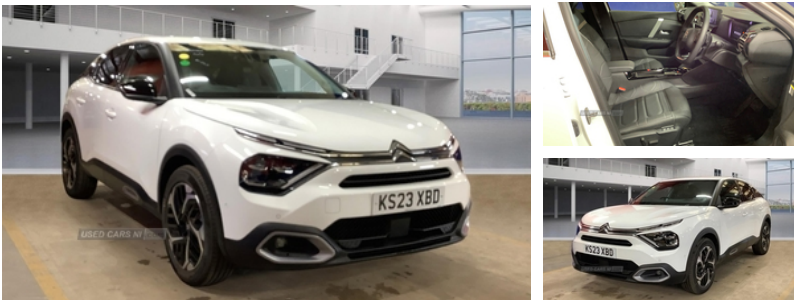

Citroen C4 1.5 BlueHDi [130] Shine Plus 5dr Auto | May 2023

****DUE IN****

£21,490

Miles:	1216
Fuel Type:	Diesel
Transmission:	Automatic
Colour:	White
Engine Size:	1499
Tax Band:	Petrol/Diesel (£190 p/a)
Body Style:	Hatchback
Insurance group:	21E
Reg:	KS23XBD

Technical Specs

DIMENSIONS	
Length:	4360mm
Width:	1800mm
Height:	1525mm
Seats:	5
Luggage Capacity (Seats Up):	380L
Gross Weight:	1795KG
Max. Loading Weight:	471KG
PERFORMANCE & ECONOMY	
Fuel Consum. (Combined):	60.1MPG
Fuel Tank Capacity:	50L
Number Of Gears:	8 SPEED
Top Speed:	128MPH
Acceleration 0-100 km/h:	9.5s
Engine Power BHP:	128.7BHP