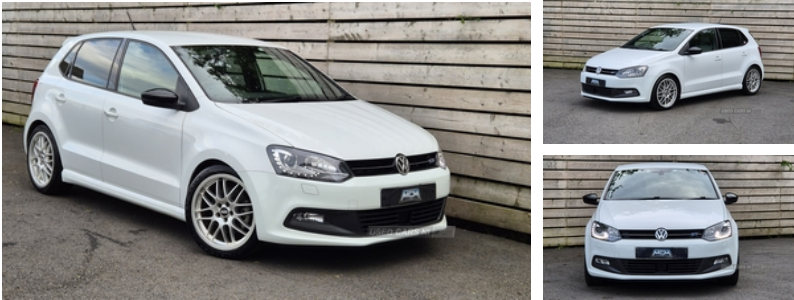

Pearse: 07960134850

Volkswagen Polo JAP IMPORT GT MODEL AUTOMATIC | Jul 2016

£8,950

Miles:	88000
Fuel Type:	Petrol
Transmission:	Automatic
Colour:	WHITE
Engine Size:	1395
Body Style:	Hatchback
Reg:	FMZ2860

VOLKSWAGEN POLO GT DSG ACT 1.4 TSI AUTOMATIC
IN WHITE

2 KEYS
JUST HAD A FULL SERVICE AND MOT
ONE OWNER CAR FROM NEW
GENUINE BBS ALLOY WHEELS

FRESH IMPORT MINT UNDERNEATH HASNT BEEN RUINED BY
SALT ON IRISH ROADS