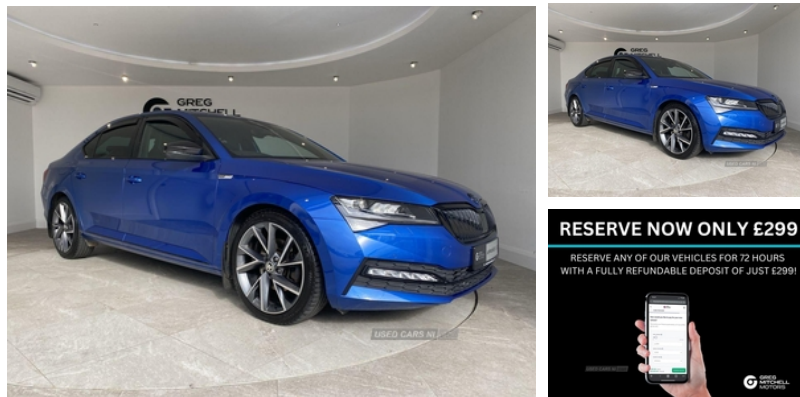

Skoda Superb 2.0 TDI CR Sport Line Plus 5dr DSG | Dec 2020

£22,990

19' FACTORY ALLOY WHEELS, HALF LEATHER SEATING, SAT NAV, PDC

19'FACTORY ALLOY WHEELS, HALF LEATHER SEATING, SAT NAV, PDC, HEATED SEATING

Miles:	42018
Fuel Type:	Diesel
Transmission:	SEMI-AUTO
Colour:	Blue
Engine Size:	1968
Tax Band:	Petrol/Diesel (£190 p/a)
Body Style:	Saloon
Insurance group:	21E
Reg:	AA12BEN

Technical Specs

DIMENSIONS	
Length:	4869mm
Width:	1864mm
Height:	1454mm
Seats:	5
Luggage Capacity (Seats Up):	625L
Gross Weight:	2156KG
Max. Loading Weight:	646KG
PERFORMANCE & ECONOMY	
Fuel Consum. (Urban Cold):	56.5MPG
Fuel Consum. (Extra Urban):	80.7MPG
Fuel Consum. (Combined):	68.9MPG
Fuel Tank Capacity:	70L
Number Of Gears:	7 SPEED
Top Speed:	138MPH
Acceleration 0-100 km/h:	9.1s
Engine Power BHP:	147.5BHP