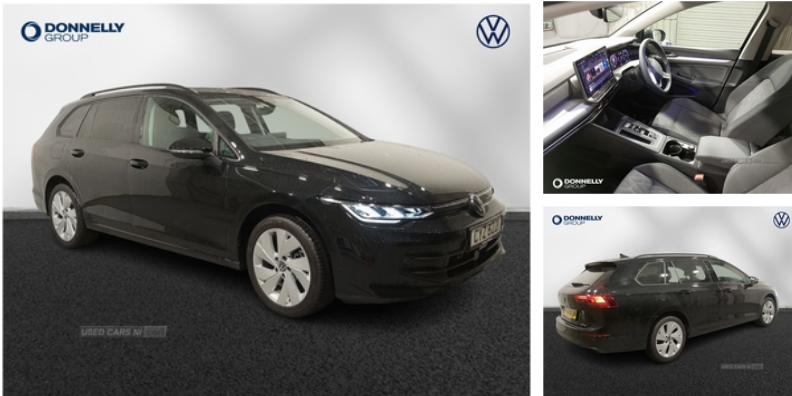

**Volkswagen Golf 1.5 eTSI Life 5dr DSG | Jun 2024**

**£26,485**

Volkswagen Golf 1.5 eTSI Life 5dr DSG

**Vehicle Features**

2 USB charging sockets on the centre console in the rear charging capacity upto 45W, 2 USB C ports in front, 3 point height adj front seatbelts + pretensioners, 3 rear head restraints, 3 rear three point seatbelts, 3 seat bench in 2nd row, 4 speed front wiper/interval delay, 12.9" infotainment display, 12V socket in front centre console, 12V socket in luggage compartment, ABS, Activated carbon canister, Adaptive cruise control (ACC) with speed limiter and front assist (reacting to vehicles pedestrians and cyclists), Adaptive cruise control ACC with speed limiter and front assist (reacting to vehicles, Advanced driver attention and drowsiness monitor, Alarm with interior protection, Anti-lock Braking System, Anti theft wheel bolts, Auto headlights, Automatic headlamp activation with Coming home and Leaving home feature, Autonomous emergency braking front assist with pedestrian and cyclist monitoring, Body colour door handles, Body colour door mirrors, Body colour rear roof spoiler, Car2X intelligent vehicle networking, Child locks on rear doors, Chrome plated air vent surround, Chrome plated radiator grille inserts and light switch surrounds, Comfort telephony + wireless charging, DAB radio, Discover media navigation system, Diversity antenna for FM reception, Driver alert system, Driver and front passenger airbag with front passenger airbag deactivation, Drivers and front passengers safety optimised head restraints, Dynamic road sign display, E-Sim card for online connectivity, eCall emergency call system, Electrically heated and adjustable door mirrors with memory feature, Electronic engine immobiliser, electronic odometer,