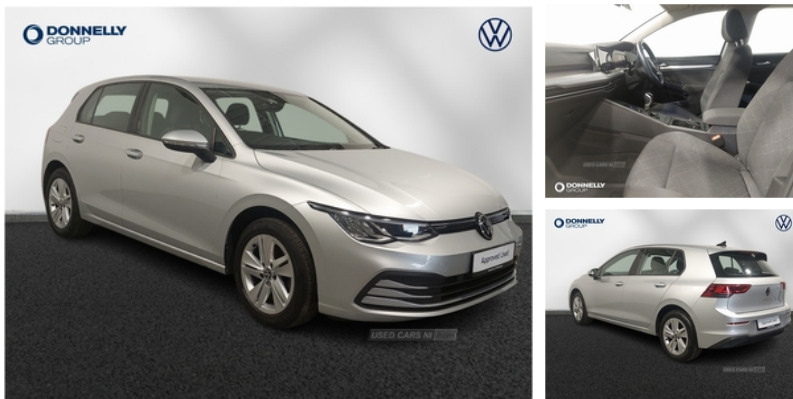

Volkswagen Golf 1.5 TSI Life 5dr | Sep 2020

£15,335

Volkswagen Golf 1.5 TSI Life 5dr

Vehicle Features

3 point height adj front seatbelts + pretensioners, 3 rear head restraints, 3 rear three point seatbelts, 12V socket in front centre console, 12V socket in luggage compartment, ABS, Adaptive cruise control (ACC) with speed limiter and front assist (reacting to vehicles pedestrians and cyclists), Adaptive cruise control ACC with speed limiter and front assist (reacting to vehicles, Alarm with interior protection and deactivation via infotainment system, Anti-lock Braking System, Auto dimming rear view mirror, Automatic headlamp activation with Coming home and Leaving home feature, Body colour bumpers, Body colour door handles, Body colour door mirrors with integrated indicators, Body colour rear roof spoiler, Car2X communication, Centre console, Digital cockpit, Driver alert system, Driver and front passenger airbag with front passenger airbag deactivation, Drivers and front passengers safety optimised head restraints, Drivers and front passengers sun visors with vanity mirrors, Dynamic road sign display, eCall - Emergency call service for SOS calls to emergency response, Electrically heated and adjustable door mirrors with memory feature, Electronic engine immobiliser, electronic odometer, electronic odometer, Electronic parking brake with auto hold, ESC (Electronic Stability Control), Extended pedestrian protection measures, exterior temperature and fuel gauge, exterior temperature and fuel gauge, Front and rear electric windows, Front and rear passengers curtain airbag system including front side airbags, Front centre armrest with storage compartment, Front cupholders x 2, Front disc brakes, Front seat lumbar support adjuster, Glovebox, Heated rear windscreen, Heat insulating glass windscreen, Height adjustable front seats, Height and

Miles:	26053
Fuel Type:	Petrol
Transmission:	Manual
Colour:	Silver
Engine Size:	1498
Tax Band:	Petrol/Diesel (£190 p/a)
Body Style:	Hatchback
Insurance group:	17E
Reg:	XUI7772

Technical Specs

DIMENSIONS	
Length:	4284mm
Width:	1789mm
Height:	1491mm
Seats:	5
Luggage Capacity (Seats Up):	380L
Gross Weight:	1800KG
Max. Loading Weight:	560KG
PERFORMANCE & ECONOMY	
Fuel Consum. (Combined):	49.6MPG
Fuel Tank Capacity:	45L
Number Of Gears:	6 SPEED
Top Speed:	133MPH
Acceleration 0-100 km/h:	9.2s
Engine Power BHP:	128.7BHP