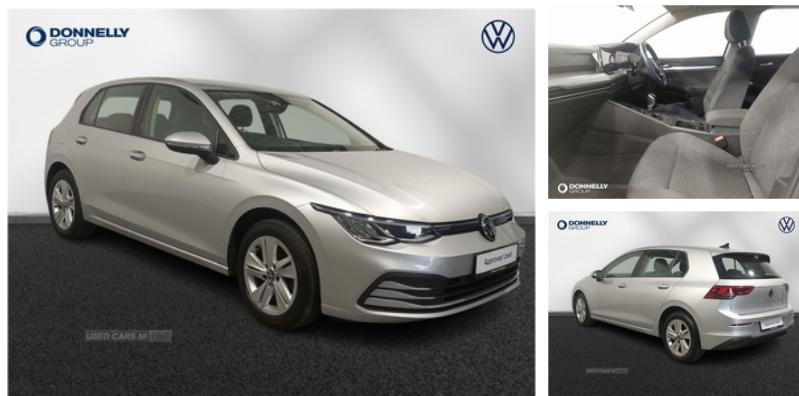

Volkswagen Golf 1.5 TSI Life 5dr | Sep 2020

£15,985

Volkswagen Golf 1.5 TSI Life 5dr

Vehicle Features

3 point height adj front seatbelts + pretensioners, 3 rear head restraints, 3 rear three point seatbelts, 12V socket in front centre console, 12V socket in luggage compartment, ABS, Adaptive cruise control (ACC) with speed limiter and front assist (reacting to vehicles pedestrians and cyclists), Adaptive cruise control ACC with speed limiter and front assist (reacting to vehicles, Alarm with interior protection and deactivation via infotainment system, Anti-lock Braking System, Auto dimming rear view mirror, Automatic headlamp activation with Coming home and Leaving home feature, Body colour bumpers, Body colour door handles, Body colour door mirrors with integrated indicators, Body colour rear roof spoiler, Car2X communication, Centre console, Digital cockpit, Driver alert system, Driver and front passenger airbag with front passenger airbag deactivation, Drivers and front passengers safety optimised head restraints, Drivers and front passengers sun visors with vanity mirrors, Dynamic road sign display, eCall - Emergency call service for SOS calls to emergency response, Electrically heated and adjustable door mirrors with memory feature, Electronic engine immobiliser, electronic odometer, electronic odometer, Electronic parking brake with auto hold, ESC (Electronic Stability Control), Extended pedestrian protection measures, exterior temperature and fuel gauge, exterior temperature and fuel gauge, Front and rear electric windows, Front and rear passengers curtain airbag system including front side airbags, Front centre armrest with storage compartment, Front cupholders x 2, Front disc brakes, Front seat lumbar support adjuster, Glovebox, Heated rear windscreen, Heat insulating glass windscreen, Height adjustable front seats, Height and

Miles:	25185
Fuel Type:	Petrol
Transmission:	Manual
Colour:	Silver
Engine Size:	1498
Tax Band:	Petrol/Diesel (£190 p/a)
Body Style:	Hatchback
Insurance group:	17E
Reg:	XUI7772

Technical Specs

DIMENSIONS	
Length:	4284mm
Width:	1789mm
Height:	1491mm
Seats:	5
Luggage Capacity (Seats Up):	380L
Gross Weight:	1800KG
Max. Loading Weight:	560KG

PERFORMANCE & ECONOMY

Fuel Consum. (Combined):	49.6MPG
Fuel Tank Capacity:	45L
Number Of Gears:	6 SPEED
Top Speed:	133MPH
Acceleration 0-100 km/h:	9.2s
Engine Power BHP:	128.7BHP