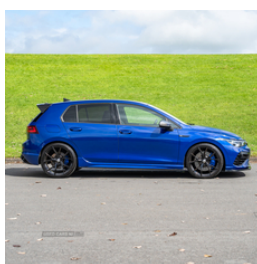

## Volkswagen Golf 2.0 TSI 320 R 4Motion 5dr DSG | Oct 2022

# £33,995

**KITTED + UPGRADED WHEELS + PAN ROOF + KEYLESS ENTRY**

2022 Volkswagen Golf R TSI 4 Motion

- DSG Automatic
- Only 27K Miles
- Finished On Lapaz Blue
- Upgraded 20" Brand New Alloys
- Full R Gloss Kit
- Panoramic Sunroof
- Satellite Navigation
- Dynamic Chassis
- Heated Seats
- Heated Steering Wheel
- Digital Dash
- IQ Lights
- Rear Privacy Glass
- Excellent Condition

### Vehicle Features

"R" name plate, 3 point height adj front seatbelts + pretensioners, 3 rear head restraints, 3 rear three point seatbelts, 3 seat bench in 2nd row, 3 zone climate with controls in the rear, 4Motion 4 wheel driver, 12V socket in front centre console, 12V socket in luggage compartment, ABS, Adaptive cruise control ACC with speed limiter and front assist (reacting to vehicles, adjustable and foldable door mirrors, Alarm with