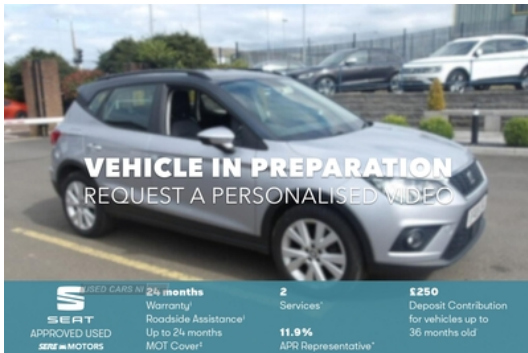

Seat Arona 1.6 TDI SE Technology Lux [EZ] 5dr | 2020

£11,985

Vehicle Features

'Lights On' warning buzzer, 2 cupholders, 2 folding remote keys with window open/close function, 3 point rear seatbelts x3, 6 speakers, 17" Dynamic alloy wheels, 60/40 split folding rear seat, ABS, Active front headrests, Adaptive cruise control, Air conditioning, Anti-lock Braking System, Anti theft roof antenna, Apple Car Play, Apple Car Play, Automatic activation of hazard warning lights, Automatic headlights, Beats audio system, Black roof rails, Black window trims, Bluetooth interface for hands free and audio streaming, Body coloured bumpers, Body coloured door handle inserts, Body coloured door mirrors, Child locks on rear doors, Chrome front grille frame, Cloth upholstery, Comfort suspension, Connectivity pack plus - Arona, DAB digital radio and AM/FM radio, Digital clock, Dimming rear view mirror, Double boot floor, Driver and front passenger airbags with front passenger airbag de activation, Driver and front passenger airbags with front passenger airbag de activation, Driver sunvisor with covered mirror + card holder, Dust/pollen filter, Electric adjustable door mirrors, Electric front/rear windows with one touch/anti pinch, Electric front/rear windows with one touch/auto up/down, Electric headlight adjustment, Electric speed sensitive power steering, Electronic engine immobiliser, Electronic stability control, Emergency Brake Assist (EBA) and front assist, Front and rear seatbelt reminder, Front courtesy light with front reading lights, Front fog lights with cornering function and rear fog light, front side and curtain airbags, front side and curtain airbags, Full Link Smartphone Integration with Mirror Link, Full Link Smartphone Integration with Mirror Link, Gear shift indicator, Google Android Auto with USB cable for Apple and Android compatibility, Google Android Auto with USB

Miles:	50878
Fuel Type:	Diesel
Transmission:	Manual
Colour:	Silver
Engine Size:	1598
Tax Band:	Petrol/Diesel (£190 p/a)
Body Style:	Sport utility vehicle
Insurance group:	11E
Reg:	BT69CXX

Technical Specs

DIMENSIONS	
Length:	4138mm
Width:	1780mm
Height:	1552mm
Seats:	5
Luggage Capacity (Seats Up):	400L
Gross Weight:	1800KG
Max. Loading Weight:	578KG
PERFORMANCE & ECONOMY	
Fuel Consum. (Urban Cold):	57.6MPG
Fuel Consum. (Extra Urban):	70.6MPG
Fuel Consum. (Combined):	65.7MPG
Fuel Tank Capacity:	40L
Number Of Gears:	5 SPEED
Top Speed:	111MPH
Acceleration 0-100 km/h:	11.9s
Engine Power BHP:	93.9BHP