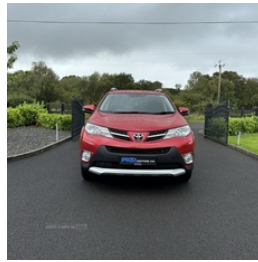

Toyota RAV4 2.2 D-4D Invincible 5dr | Dec 2014
FULL TOYOTA SERVICE HISTORY

£8,950

Miles:	101890
Fuel Type:	Diesel
Transmission:	Manual
Colour:	Vermillion
Engine Size:	2231
CO2 Emission:	149
Tax Band:	F (£210 p/a)
Body Style:	Sport utility vehicle
Insurance group:	29E
Reg:	SY64OVT

Technical Specs

DIMENSIONS

Length:	4570mm
Width:	1845mm
Height:	1660mm
Seats:	5
Luggage Capacity (Seats Up):	410L
Gross Weight:	2220KG
Max. Loading Weight:	615KG

PERFORMANCE & ECONOMY

Fuel Consum. (Urban Cold):	40.9MPG
Fuel Consum. (Extra Urban):	56.5MPG
Fuel Consum. (Combined):	49.6MPG
Fuel Tank Capacity:	60L
Number Of Gears:	6 SPEED
Top Speed:	118MPH
Acceleration 0-100 km/h:	9.6s
Engine Power BHP:	147.5BHP

2014 RAV4 2.2 D-4D Invincible AWD

Vermillion Red with 101,890miles and full Toyota service history

Great spec jeep with:

- Keyless entry and start
- Heated Leather seats
- Cruise control
- Reversing camera
- Parking sensors
- 18" Diamond cut alloys
- Satnav
- Rear privacy glass
- Toyota side steps