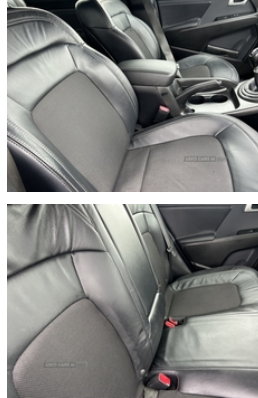

Kia Sportage 1.7 CRDi ISG 2 5dr | Jan 2013

** SUNROOF **1/2 LEATHER ** MOTD AUG 2025 **

£4,990

BLUE, 91K, POWERSTEERING, REMOTE CENTRAL LOCKING, ELECTRIC WINDOWS, ELECTRIC MIRRORS, AIR CONDITIONING, CD PLAYER, 1/2 LEATHER INTERIOR, PRIVACY GLASS, ALLOYS, COLOUR CODED, SERVICE HISTORY, MOT;D AUG 2025, CLEAN TIDY EXAMPLE! FIRST TO VIEW WILL BUY!

** ALL CARDS ACCEPTED **

** FINANCE AVAILABLE **

** TRADE INS WELCOME **

** FLEXIBLE VIEWING **

** FULL DEALER FACILITIES **

Vehicle Features

3 passenger grab handles, 3x3 point rear seatbelts, 6 speakers, 12V power point front, 12V power point in luggage area, 17" 5 twin spoke alloy wheels, 60/40 split folding rear seat, ABS/EBD, Active front headrests, Air conditioning, Air filter, Anti theft alarm, Automatic front rain sensing wipers, Automatic unlocking of doors in case of impact, Bluetooth connectivity with voice control, Body colour bumpers, Body colour electric adjustable door mirrors, Centre console storage box/armrest, Centre room lamp, Chrome exterior door handles, Chrome front grille, Cornering light, Cruise control, Deadlocks, Diesel particulate filter, Door armrest in leather, Door courtesy lamps, Driver's

Miles:	91677
Fuel Type:	Diesel
Transmission:	Manual
Colour:	Blue
Engine Size:	1685
CO2 Emission:	135
Tax Band:	E (£190 p/a)
Body Style:	Sport utility vehicle
Insurance group:	11E
Reg:	FRZ3275

Technical Specs

DIMENSIONS

Length:	4440mm
Width:	1855mm
Height:	1635mm
Seats:	5
Luggage Capacity (Seats Up):	564L
Gross Weight:	1940KG
Max. Loading Weight:	450KG

PERFORMANCE & ECONOMY

Fuel Consum. (Urban Cold):	47.1MPG
Fuel Consum. (Extra Urban):	58.9MPG
Fuel Consum. (Combined):	54.3MPG
Fuel Tank Capacity:	58L
Number Of Gears:	6 SPEED
Top Speed:	107MPH
Engine Power BHP:	114BHP