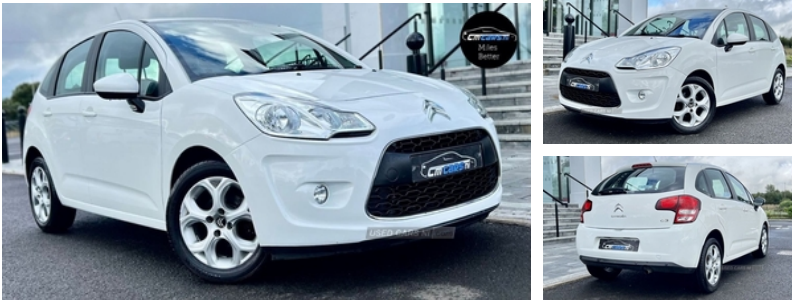

Citroen C3 1.4i White 5dr | Feb 2012

**** WARRANTY, SERVICED + FINANCE AS STANDARD ****

£3,975

2012 CITROEN C3 1.4 WHITE 5d 72 BHP Finished In: White **
Looking Car Finance? Own This Car From Only 9.9% APR ****
Pay Nothing For The First Two Months With Our Partner
MotoNovo ** Key Features Included: > Front Fog Lights > Radio
- RDS with CD and MP3 Player > Air Conditioning > Front Electric
Windows > Car Is In Excellent Condition Throughout > Valeted,
Serviced + 3 Month Warranty On This Vehicle > Finance Rates
From 9.9% APR > Don't Hesitate, Give Us A Call Today As This Is
Sure To Sell

Miles:	48637
Fuel Type:	PETROL
Transmission:	Manual
Colour:	White
Engine Size:	1360
CO2 Emission:	139
Tax Band:	E (£190 p/a)
Body Style:	Hatchback
Insurance group:	7E
Reg:	TJZ3667

Technical Specs

DIMENSIONS