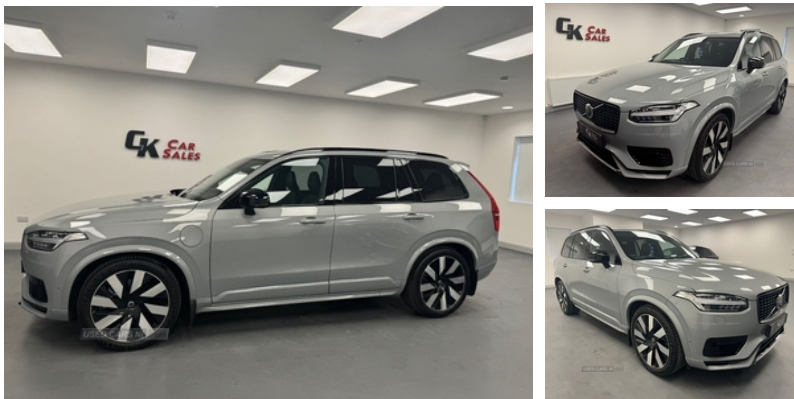

**Volvo XC90 2.0 T8 [455] RC PHEV Ultimate Dark
5dr AWD Gtron | Nov 2023**

£61,500

Miles:	5709
Fuel Type:	HYBRID ELECTRIC
Transmission:	Automatic
Colour:	Grey
Engine Size:	1969
Body Style:	Sport utility vehicle
Insurance group:	44E
Reg:	VRZ9664