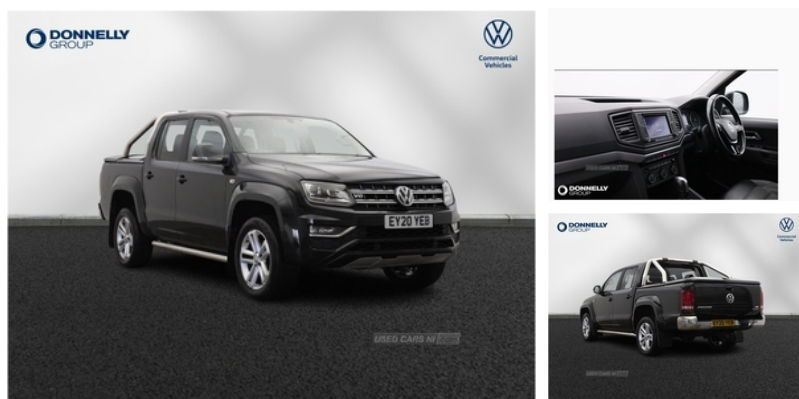

Volkswagen Amarok D/Cab Pick Up Highline 3.0 V6 TDI 204 BMT 4M Auto | Jun 2020

£25,995 + VAT

Volkswagen Amarok D/Cab Pick Up Highline 3.0 V6 TDI 204 BMT 4M Auto

Vehicle Features

2nd key for remote central locking, 3 seater rear bench, 4 x 3 point seatbelts, 6 speakers, 17" chassis with 17" front disc brake and 16" rear disc brake, ABS + ESP, Add-on kit wider wheel arch cover, Additional dust seals on outside, Airbag label on front passenger sunvisor, Air conditioning - Climatronic, Alarm with passenger compartment control and tow away protection, Anti-lock Braking System + ESP, App connect, ASR, Automatic post collision braking system, Back-up horn, Body coloured door handles, Brake assist, Centre console with cover, Chrome effect grille, Chrome rear bumper with integrated step, Composition media radio with 6.33" touchscreen, Cruise control with speed limiter, Cup holders in cab, Dark coloured lenses with tail light assemblies, Diesel particulate filter, Digital radio (DAB), Driver's seat belt reminder with electric buckle, Driver and passenger airbag, Driving rear fog light on left, Dust/pollen filter, Electric front windows, Electric rear windows, Four 12v sockets including 1 in cargo area, Front/rear cupholders, Front air vents with heater duct in 2nd row seats, Front and rear park distance control with rear view camera preparation, Front passenger airbag deactivation, Headlight range adjustment, Heated front seats, Heated front washer nozzles, Heated rear window, Heat insulating front side windows, Heavy duty suspension, Hill Descent Control, Hill hold assist, Isofix child seat anchorage points on outer rear seats, Jack and tool kit, Leather gearknob and gaiter, Leather gearshift cover, Leather handbrake lever, LED licence plate lighting, Light Silver decorative inserts, Lockable comfort tailgate, Locking wheel bolts, Manual dimming