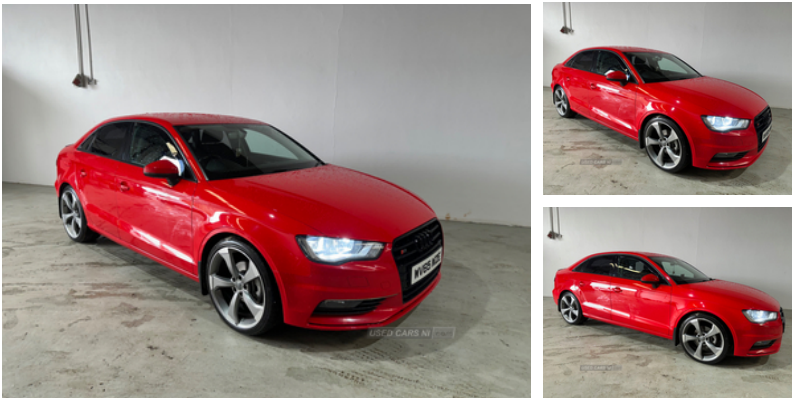

Audi A3 2.0 TDI Sport 4dr | Oct 2015 BLACK EDITION STYLING

£8,495

2015 Audi A3 Sport 2.0TDI 140bhp

117k miles warranted
Service history
T/belt done at 100k miles
Full years mot
£20 Road Tax
Air conditioning
Very tidy car all round

£9250 ovno

Ring Paul on 07393577297

Vehicle Features

3 adjustable rear headrests, 3 point seatbelts on all seats, 3 spoke leather multifunction sports steering wheel, 4 lashing points to secure luggage, 60/40 split folding rear seat, ABS/EBD, Active bonnet, Active front headrests, Adjustable front armrest, Aluminium air vent surrounds, Aluminium door sill trims, Aluminium side window trim, Aluminium trim elements, Anti-theft wheel bolts, ASR, Audi drive select, Audi music interface, Body colour bumpers, Body colour door mirrors with integral indicators, Body colour roof spoiler, Chrome exhaust tailpipes, Chrome fog light surround, Coat hooks on both sides, Colour driver's information system display, Cup holders, Curtain airbags, DAB Digital radio, Diesel particulate filter, Driver/Front Passenger airbags, Driver/passenger sunvisors, Driver and passenger side airbags, Drivers knee airbag, Dual zone electronic climate control, EDL, Electromechanical parking brake, ESC - Electronic Stability Control + traction control, Front/rear

Miles:	117000
Fuel Type:	Diesel
Transmission:	Manual
Colour:	Red
Engine Size:	1968
CO2 Emission:	107
Tax Band:	B (£20 p/a)
Body Style:	Saloon
Insurance group:	24E
Reg:	WV65WZE

Technical Specs

DIMENSIONS

Length:	4456mm
Width:	1796mm
Height:	1416mm
Seats:	5
Luggage Capacity (Seats Up):	425L
Gross Weight:	1865KG
Max. Loading Weight:	550KG

PERFORMANCE & ECONOMY

Fuel Consum. (Urban Cold):	56.5MPG
Fuel Consum. (Extra Urban):	78.5MPG
Fuel Consum. (Combined):	68.9MPG
Fuel Tank Capacity:	50L
Number Of Gears:	6 SPEED
Top Speed:	139MPH
Acceleration 0-100 km/h:	8.6s
Engine Power BHP:	147.5BHP