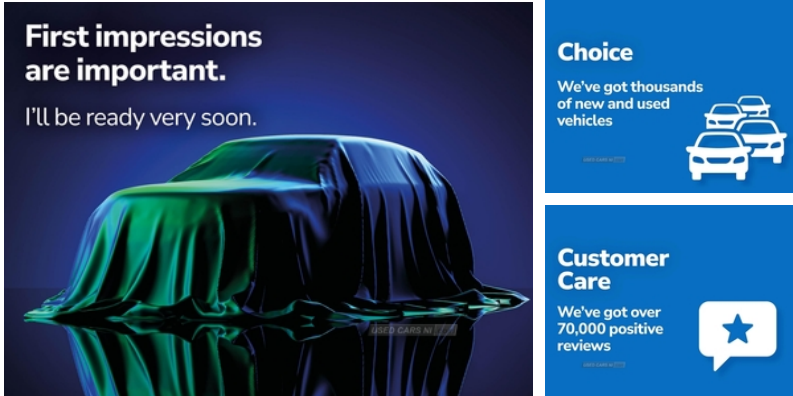

Seat Arona 1.6 Tdi 115 Xcellence Lux [Ez] 5Dr
| Oct 2018

£11,799

COMING SOON

COMING SOON. PLEASE CONTACT USEDIRECT NEWTOWNARDS ON 02891815277

Vehicle Features

'Lights On' warning buzzer, 2 cupholders, 2 folding remote keys with window open/close function, 3 point rear seatbelts x3, 3 rear height adjustable headrests, 6 speakers, 18" Performance alloy wheels, 60/40 split folding rear seat, ABS+EBA, Active head restraints, Adaptive cruise control, Alarm, Alarm with back-up horn, Alloy Wheels, Ambient interior lighting, Anti-lock Braking System, Anti theft roof antenna, Apple Car Play, Auto dimming interior rear view mirror, Automatic activation of hazard warning lights, Automatic headlights, Blind spot monitor, Bluetooth interface for hands free and audio streaming, Body coloured bumpers, Body coloured door handle inserts, Card holder, Child locks on rear doors, Chrome grille bars, Chrome grille surround, Chrome roof rails, Chrome window surround, Comfort suspension, Coming/leaving home lighting function, Connectivity pack plus - Arona, DAB Digital radio, Digital clock, Digital cockpit, Double boot floor, Driver/Front Passenger airbags, Driver/front passenger seat height adjustment, Driver and passenger sunvisors, Dual zone climate control, Dust/pollen filter, Electrically adjustable and heated door mirrors, Electrically folding wing mirrors, Electric front/rear windows with one touch/anti pinch, Electric speed sensitive power steering, Electronic stability control, Footwell ambient lighting, Front and rear seatbelt reminder, Front assistant collision mitigation, Front courtesy lights, Front fog lights, Front parking sensor, Front reading light, Front seatback pockets, Front side/curtain airbags, Full LED headlights, Full Link Smartphone Integration with Mirror

Miles:	46000
Fuel Type:	Diesel
Transmission:	Manual
Colour:	Grey
Engine Size:	1598
CO2 Emission:	114
Tax Band:	Petrol/Diesel (£190 p/a)
Body Style:	Sport utility vehicle
Insurance group:	13E
Reg:	LGZ1870