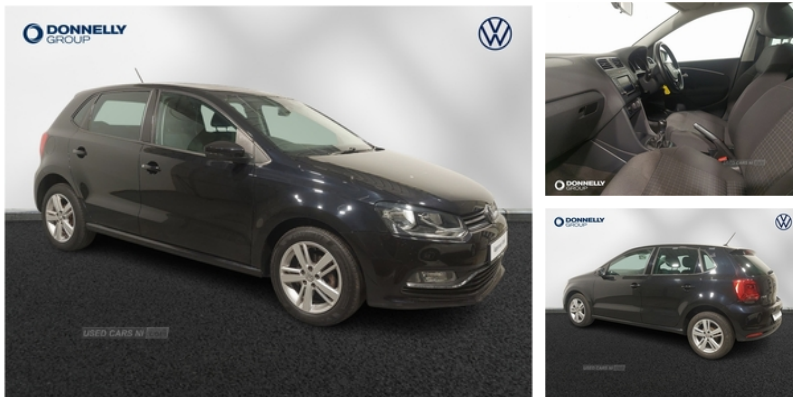

Volkswagen Polo 1.0 Match 5dr | Mar 2017

2 YEARS APPROVED VW WARRANTY & ROADSIDE ASSISTANCE

£9,885

Volkswagen Polo 1.0 Match 5dr

Vehicle Features

2 bag hooks in luggage compartment, 2 cupholders, 3 point height adj front seatbelts + pretensioners, 3 rear head restraints, 3 spoke steering wheel, 3x3 point rear seatbelts, 4 grab handles, 6 speakers, 12V power socket in centre console, 15" steel spare wheel, 60/40 split folding rear seat, ABS, Air vents in Matt chrome, Alarm with remote central locking and interior protection, Anti-lock Braking System, Automatic post collision braking, aux-in, aux-in, Black grille with chrome surround, Bluetooth Telephone preparation, Body colour bumpers, Body colour door handles, Body colour door mirrors, Body coloured side sills, Centre console storage, Chrome interior door handles, Chrome trimmed front air intake surrounds, colour touch screen, colour touch screen, Composition media system with radio, Composition media system with radio, Cruise control + speed limiter, DAB Digital radio, Driver/front passenger airbag, Driver/Passenger whiplash optimised head restraints, Driver alert system, Driver and passenger sunvisors, Driver seat height adjust, Dust/pollen filter, Electric front windows, Electric operated/heated door mirrors, Electronic engine immobiliser, ESC - Electronic Stability Control + traction control, ESP with EDL + ASR, Front/rear reading lights, Front door pockets, Front fog lights with static cornering function, Front passenger seat height adjust, Front seat backrest storage nets, Front wash/wipe with interval delay, Glovebox, glovebox mounted CD, glovebox mounted CD, HBA (Hydraulic Brake Assist), Heated rear window with auto timer, Heat insulated tinted glass 65% light absorbing from B pillar back, Height/reach adjustable steering column, Hill

Miles:	49103
Fuel Type:	Petrol
Transmission:	Manual
Colour:	Black
Engine Size:	999
Tax Band:	B (£20 p/a)
Body Style:	Hatchback
Insurance group:	7E
Reg:	NL17WHH

Technical Specs

DIMENSIONS	
Length:	3972mm
Width:	1682mm
Height:	1453mm
Seats:	5
Luggage Capacity (Seats Up):	280L
Gross Weight:	1570KG
Max. Loading Weight:	565KG
PERFORMANCE & ECONOMY	
Fuel Consum. (Urban Cold):	49.6MPG
Fuel Consum. (Extra Urban):	68.9MPG
Fuel Consum. (Combined):	58.9MPG
Fuel Tank Capacity:	45L
Number Of Gears:	5 SPEED
Top Speed:	100MPH
Acceleration 0-100 km/h:	15.5s
Engine Power BHP:	59BHP