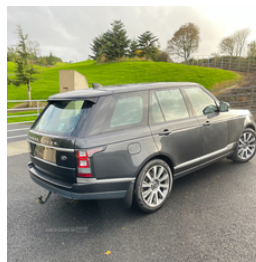

Land Rover Range Rover 4.4 SDV8 Vogue 4dr Auto | Jan 2017

£32,950

1 OWNER, IMMACULATE CONDITION

One owner from new.
Very well looked after car with all the optional extra's.

Call for more information - 07541318364

Miles:	67800
Fuel Type:	Diesel
Transmission:	Automatic/Other
Colour:	Grey
Engine Size:	4367
CO2 Emission:	219
Tax Band:	K (£415 p/a)
Body Style:	Sport utility vehicle
Reg:	RXZ9047

Technical Specs

DIMENSIONS	
Length:	4999mm
Width:	1983mm
Height:	1835mm
Seats:	5
Luggage Capacity (Seats Up):	909L
Gross Weight:	3230KG
Max. Loading Weight:	820KG
PERFORMANCE & ECONOMY	
Fuel Consum. (Urban Cold):	26.2MPG
Fuel Consum. (Extra Urban):	37.2MPG
Fuel Consum. (Combined):	33.6MPG
Fuel Tank Capacity:	86L
Number Of Gears:	8 SPEED
Top Speed:	135MPH
Engine Power BHP:	335.3BHP