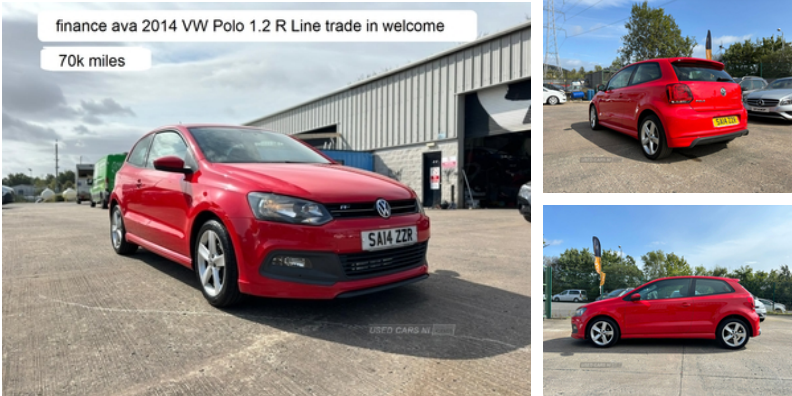

unit 8 pembroke loop road springbank industrial estate springbank lane bt17 0fe, Belfast, BT17 0fe
Desy: 07392674507

Volkswagen Polo 1.2 60 R-Line Style 3dr [AC] | Mar 2014

£6,650

TRADE IN WELCOME

finance ava 2014 VW Polo 1.2 R Line trade in welcome
70k miles

belfastautosales.co.uk 2014 VW Polo R Line 1.2 petrol 5 speed manual , 70k miles just serviced for sale MOT till july 2025 Apple car play alloys air con electric windows and mirrors bluetooth great looking we car £6650

Miles:	70000
Fuel Type:	Petrol
Transmission:	Manual
Colour:	Red
Engine Size:	1198
CO2 Emission:	128
Tax Band:	D (£160 p/a)
Body Style:	Hatchback
Insurance group:	5E
Reg:	SA14ZZR

Technical Specs

DIMENSIONS

Length:	3970mm
Width:	1682mm
Height:	1462mm
Seats:	5
Gross Weight:	1550KG
Max. Loading Weight:	558KG

PERFORMANCE & ECONOMY

Fuel Consum. (Urban Cold):	38.7MPG
Fuel Consum. (Extra Urban):	62.8MPG
Fuel Consum. (Combined):	51.4MPG
Fuel Tank Capacity:	45L
Number Of Gears:	5 SPEED
Top Speed:	98MPH
Acceleration 0-100 km/h:	16.1s
Engine Power BHP:	59BHP