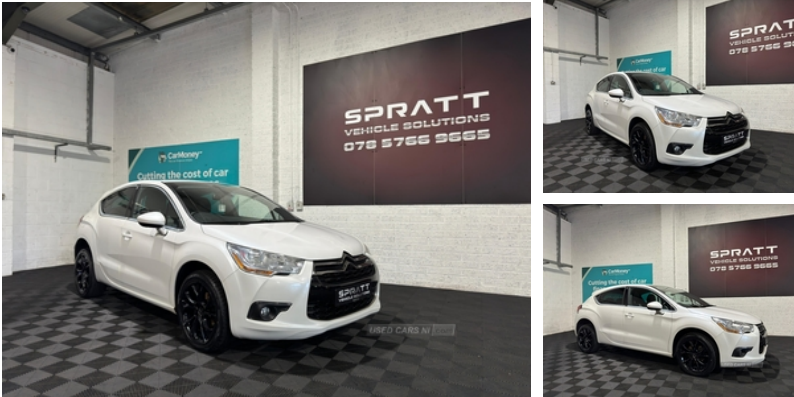

DS 4 1.6 BlueHDi DStyle Nav 5dr | Sep 2015

£3,850

2015 CITROEN DS4 D STYLE NAV

- 1.6 HDI 120 BHP MANUAL
- 103,244 WARRANTED MILES
- SOLD WITH A FULL YEARS MOT
- £20 ANNUAL ROAD TAX
- REAR PARKING SENSORS
- LED DAYTIME RUNNING LIGHT
- FRONT FOG LAMPS
- DUAL CLIMATED CONTROL
- ELECTRIC WINDOWS
- CRUISE CONTROL
- 7" TOUCH SCREEN NAVIGATION
- DAB RADIO / BLUETOOTH

3 MONTHS WARRANTY AS STANDARD WITH THE OPTION TO UPGRADE

NEXT DAY DELIVERY ANYWHERE NORTH/SOUTH IRELAND

Miles:	103244
Fuel Type:	Diesel
Transmission:	Manual
Colour:	White
Engine Size:	1560
CO2 Emission:	103
Tax Band:	B (£20 p/a)
Body Style:	Hatchback
Insurance group:	21E
Reg:	PE65JDZ

Technical Specs

DIMENSIONS

Length:	4275mm
Width:	1810mm
Height:	1523mm
Seats:	5

PERFORMANCE & ECONOMY

Fuel Consum. (Urban Cold):	62.8MPG
Fuel Consum. (Extra Urban):	78.5MPG
Fuel Consum. (Combined):	72.4MPG
Fuel Tank Capacity:	60L
Number Of Gears:	6 SPEED
Top Speed:	00117MPH
Engine Power BHP:	118BHP