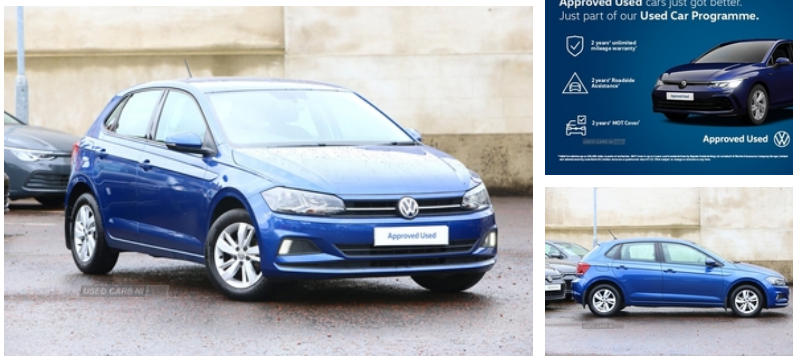

Volkswagen Polo 1.0 EVO SE 5dr | Mar 2019

£11,995

Vehicle Features

2 bag hooks in luggage compartment, 2 cupholders, 3 point height adj front seatbelts + pretensioners, 3 rear head restraints, 3 spoke steering wheel, 3x3 point rear seatbelts, 4 grab handles, 6 speakers, 12V power socket in centre console, 60/40 split folding rear seat, ABS, Air vents in High gloss black, Alarm with remote central locking and interior protection, Automatic headlamp activation, Automatic post collision braking, aux-in, Battery regeneration during braking, Black grille with chrome surround, Black high gloss trim, Black radiator grille with chrome insert, Bluetooth Telephone preparation, Body colour bumpers, Body colour door handles, Body coloured side sills, Body colour rear spoiler, Car-Net App-Connect, Centre console storage, Chrome interior door handles, colour touch screen, Composition media system with radio, DAB Digital radio, Driver/front passenger airbag, Driver/front passenger seat height adjustment + underseat drawers, Driver/passenger sunvisors with illuminated vanity mirrors, Driver/Passenger whiplash optimised head restraints, Driver alert system, Dust/pollen filter, Electric front windows, Electric operated/heated door mirrors, Electronic engine immobiliser, ESP with EDL + ASR, Front/rear reading lights, Front and rear passengers curtain airbag system including front side airbags, Front disc brakes and rear drum brakes, Front door pockets, Front passenger airbag deactivation, Front seat backrest storage nets, Front wash/wipe with interval delay, Full size spare wheel, Fully galvanised body, Gear lever gaiter in high glass black trim surround, Glovebox, glovebox mounted CD, Handbrake grip button in chrome effect, HBA (Hydraulic Brake Assist), Heated rear window with auto timer, Heat insulating tinted glass, Height/reach adjustable steering column, High level 3rd brake light, Hill hold control, Instrument