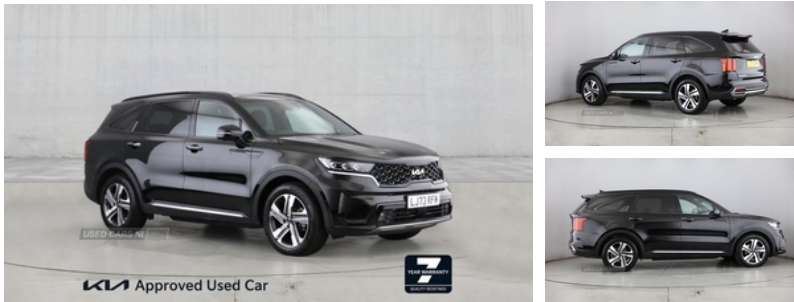

## Kia Sorento 1.6 T-GDi HEV Edition 5dr Auto | Dec 2023

# £39,995

<b>Miles:</b>	5744
<b>Fuel Type:</b>	HYBRID ELECTRIC
<b>Transmission:</b>	Automatic
<b>Colour:</b>	Black
<b>Engine Size:</b>	1598
<b>Body Style:</b>	Sport utility vehicle
<b>Insurance group:</b>	31D
<b>Reg:</b>	LJ73RFM

### Technical Specs

DIMENSIONS	
<b>Length:</b>	4810mm
<b>Width:</b>	1900mm
<b>Height:</b>	1695mm
<b>Seats:</b>	7
<b>Luggage Capacity (Seats Up):</b>	608L
<b>Gross Weight:</b>	2610KG
<b>Max. Loading Weight:</b>	688KG