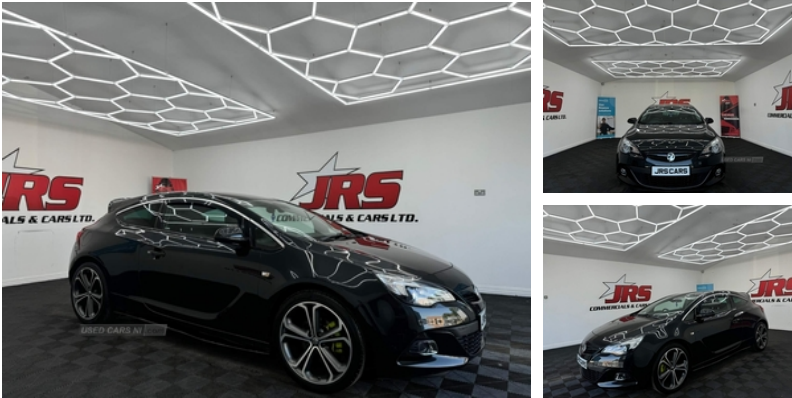

£6,999

FULL HEATED LEATHER

Sat Nav Tyre Pressure Monitor Dab Radio Bluetooth Calls & Audio Limited Edition 20" Alloys 20 Watts Per Channel Output, 20in Alloy Wheels - Bi-Colour, AUX Connection, Air Blend Heater with Six Speed Fan, Air Conditioning, Air Recirculation System, Air Vent Surround - Jet Black, Airbags - Passenger Deactivation, Alarm - Remote Control Ultrasonic, Ambient Lighting - Front Door, Black Trim on Door Pillars, Bluetooth - Voice Control, Brake Fade Assist - Hydraulic, Brake Lights - Adaptive, Bumpers - Body Coloured Sports Style Front and Rear, Burst-Proof Door Locks and Anti-Jam Door Design, CBC - Cornering Brake Control, Cabin Interior Courtesy Light Operated by Door Switches, Cruise Control, DLO - Black, DMB Digital Radio, Dark Style Tail Lights, Daytime Running Lights, Deformation Zones Front and Rear, Display Screen - 7in Colour - High Resolution, Door Handles - Body Coloured, Door Handles - Interior - Chrome Effect, Door Mirrors - Electric - Heated, EBD - Electronic Brakeforce Distribution, ESP Plus - Electronic Stability Programme, Electro-Chromatic Anti Dazzle Rear View Mirror, Ellipsoid Headlights, Five Lap and Diagonal Inertia-Reel Seatbelts, Folding Key, Front Body Lock Seatbelt Pretensioner System, Front Map Reading Lights Integral with Courtesy Light, Front Passengers Seat Height Adjuster, Gear Knob - Leather, Glovebox - Illuminated, Head Restraint - Height Adjustable Outer Rear Seat, Head Restraints - Active Safety Front Seats, Headlights - Automatic with Tunnel Detection, Headlights - Dark Style, Headlights - Electric Beam Levelling, Headlights - High Beam Assist, Height-Adjustable Front Seat Head Restraints, Illuminated Luggage Area, Inserts - Piano Black-Liquid Paladium Effect Centre Console and Door Inserts,