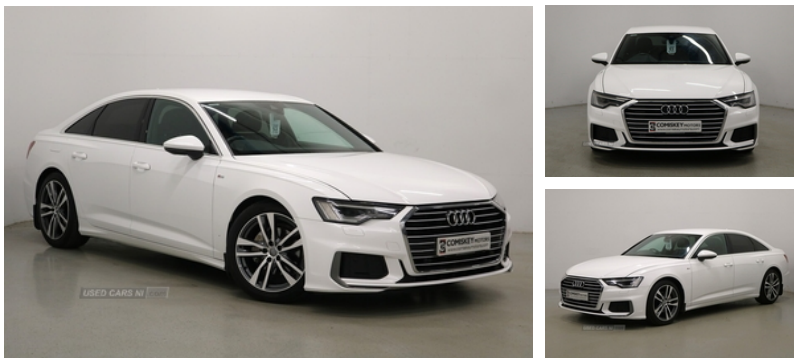

**Audi A6 40 TDI S Line 4dr S Tronic | Mar 2019**  
**NEW MODEL, LOW MILEAGE**

**£22,990**

2019 Audi A6 2.0 TDI 40 S Line 4dr S Tronic All vehicle's will come fully checked/serviced and valeted by our on-site technicians and with a comprehensive warranty. We pay top prices for your part exchange. Competitive finance packages available (HP & PCP). Nationwide delivery service available. We offer our customers great choice and value along with the highest level of customer service as standard

<b>Miles:</b>	41645
<b>Fuel Type:</b>	Diesel
<b>Transmission:</b>	Automatic
<b>Colour:</b>	White
<b>Engine Size:</b>	2000
<b>CO2 Emission:</b>	118
<b>Tax Band:</b>	Petrol/Diesel (£190 p/a)
<b>Body Style:</b>	Saloon
<b>Insurance group:</b>	32E
<b>Reg:</b>	RJ19YKT