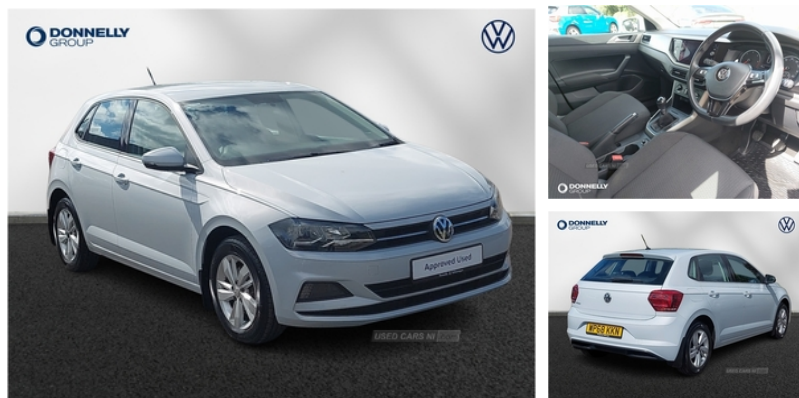

Volkswagen Polo 1.6 TDI SE 5dr | Jan 2019

£11,990

Volkswagen Polo 1.6 TDI SE 5dr

Vehicle Features

2 bag hooks in luggage compartment, 2 cupholders, 3 point height adj front seatbelts + pretensioners, 3 rear head restraints, 3 spoke steering wheel, 3x3 point rear seatbelts, 4 grab handles, 6 speakers, 12V power socket in centre console, 60/40 split folding rear seat, ABS, Air vents in High gloss black, Alarm with remote central locking and interior protection, Anti-lock Braking System, App-Connect, Automatic headlamp activation, Automatic post collision braking, aux-in, aux-in, Battery regeneration during braking, Black grille with chrome surround, Black high gloss trim, Black radiator grille with chrome insert, Bluetooth Telephone preparation, Body colour bumpers, Body colour door handles, Body coloured side sills, Body colour rear spoiler, Car-Net App-Connect, Centre console storage, Chrome interior door handles, colour touch screen, colour touch screen, Composition media system with radio, Composition media system with radio, DAB Digital radio, Diesel particulate filter, Driver/front passenger airbag, Driver/front passenger seat height adjustment + underseat drawers, Driver/passenger sunvisors with illuminated vanity mirrors, Driver/Passenger whiplash optimised head restraints, Driver alert system, Dust/pollen filter, Electric front windows, Electric operated/heated door mirrors, Electronic engine immobiliser, ESP with EDL + ASR, Front/rear reading lights, Front and rear passengers curtain airbag system including front side airbags, Front disc brakes and rear drum brakes, Front door pockets, Front passenger airbag deactivation, Front seat backrest storage nets, Front wash/wipe with interval delay, Full size spare wheel, Fully galvanised body, Gear lever gaiter in high glass black trim surround, Glovebox, glovebox mounted CD, glovebox mounted