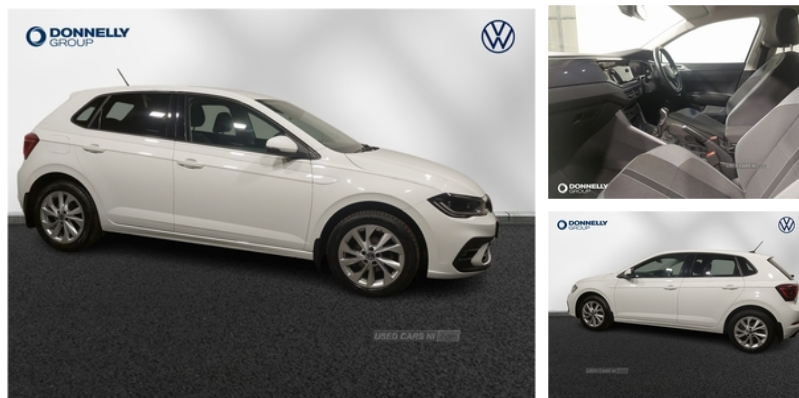

## Volkswagen Polo 1.0 TSI Style 5dr | May 2022

# £16,685

Volkswagen Polo 1.0 TSI Style 5dr

### Vehicle Features

2 reading lights front and rear, 2 reading lights front and rear, 2 USB-C charging sockets on the center console in the rear, 2 USB-C charging sockets on the center console in the rear, 2 USB-C ports in the front, 2 USB-C ports in the front, 3 point height adj front seatbelts + pretensioners, 3 rear head restraints, 3x3 point rear seatbelts, 12V power socket in centre console, 60/40 split folding rear seat and rear seat bench not split, ABS, Adaptive cruise control without follow-to-stop and speed limiter, Air care climatronic air conditioning system with active combination filter and 2-zone temperature control, air vent surrounds and light switch surrounds, air vent surrounds and light switch surrounds, Alarm with interior protection, Ambient lighting, and front passenger seat) compatible with I-size, and front passenger seat) compatible with I-size, and towing protection, and towing protection, Anti-lock Braking System, Anti-theft alarm system with interior monitoring, Anti-theft alarm system with interior monitoring, Anti-theft wheel bolts, Automatic dimming interior rear view mirror, Automatic headlights, backup horn, backup horn, Bluetooth mobile phone interface, Body colour door handles, Body coloured bumpers and radiator grille with chrome trims, Ceramique headliner, Chrome applications on rotary light, Chrome applications on rotary light, Chrome plated radiator grille inserts, Chrome plated radiator grille inserts, DAB Digital radio, Deep iron gloss decorative inserts in dash and front door panels, Digital Cockpit Pro with 10.25" Display, Diversity antenna for FM reception, Door and side trim panel, Driver/passenger sunvisors with illuminated vanity mirrors, Driver alert system, Driver and front passenger airbag with front passenger airbag deactivation, Driver and front passenger seat height adjustment,