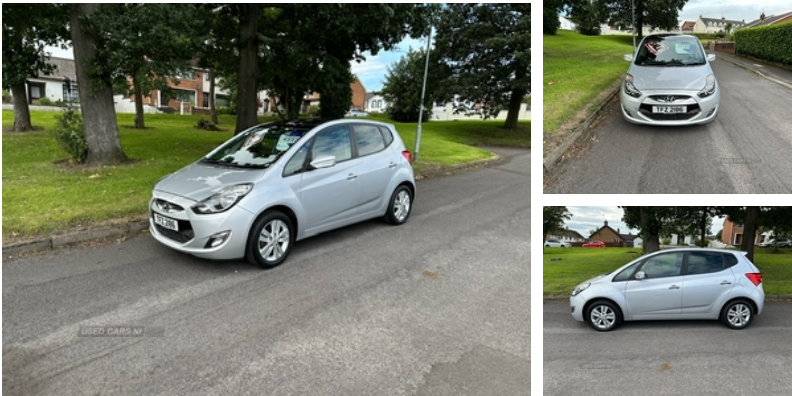

8a Prospect Road, Carrickfergus, BT38 8QE
02893367035 | 07422667328

Hyundai ix20 1.4 Style 5dr | May 2014
LOW MILES, EASY RUN, PANORAMIC SUNROOF

£4,995

Miles:	42000
Fuel Type:	Petrol
Transmission:	Manual
Colour:	Silver
Engine Size:	1396
CO2 Emission:	140
Tax Band:	E (£190 p/a)
Body Style:	MPV
Insurance group:	8E
Reg:	TFZ2186

Technical Specs

DIMENSIONS	
Length:	4100mm
Width:	1765mm
Height:	1600mm
Seats:	5
Luggage Capacity (Seats Up):	440L
Gross Weight:	1710KG
Max. Loading Weight:	442KG
PERFORMANCE & ECONOMY	
Fuel Consum. (Urban Cold):	39.2MPG
Fuel Consum. (Extra Urban):	53.3MPG
Fuel Consum. (Combined):	47.1MPG
Fuel Tank Capacity:	50L
Number Of Gears:	5 SPEED
Top Speed:	104MPH
Acceleration 0-100 km/h:	12.9s
Engine Power BHP:	88.5BHP