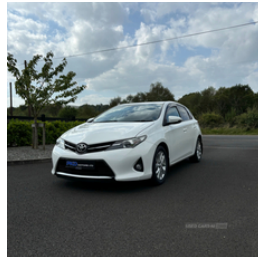

Toyota Auris 1.4 D-4D Sport 5dr | Mar 2014
£ 20 ROAD TAX

£5,250

Miles:	99935
Fuel Type:	Diesel
Transmission:	Manual
Colour:	White
Engine Size:	1364
CO2 Emission:	103
Tax Band:	B (£20 p/a)
Body Style:	Hatchback
Insurance group:	10E
Reg:	FL14GFY

Technical Specs

DIMENSIONS	
Length:	4275mm
Width:	1760mm
Height:	1460mm
Seats:	5
Luggage Capacity (Seats Up):	360L
Gross Weight:	1815KG
Max. Loading Weight:	525KG

PERFORMANCE & ECONOMY	
Fuel Consum. (Urban Cold):	62.8MPG
Fuel Consum. (Extra Urban):	78.5MPG
Fuel Consum. (Combined):	72.4MPG
Fuel Tank Capacity:	50L
Number Of Gears:	6 SPEED
Top Speed:	112MPH
Acceleration 0-100 km/h:	12.5s
Engine Power BHP:	88.5BHP

2014 Toyota Auris Sport 1.4 D-4D. 99,935 miles from new with service history and has just been fully serviced including 2 new tyres. Reversing camera, Dab radio, Alloy wheels, excellent condition throughout, Very economical and only £20/year Road tax. MOT until July 2025