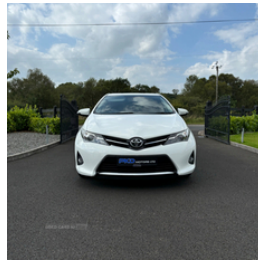

Toyota Auris 1.4 D-4D Sport 5dr | Mar 2014
£ 20 ROAD TAX

£5,250

Miles:	99935
Fuel Type:	Diesel
Transmission:	Manual
Colour:	White
Engine Size:	1364
CO2 Emission:	103
Tax Band:	B (£20 p/a)
Body Style:	Hatchback
Insurance group:	10E
Reg:	FL14GFY

Technical Specs

DIMENSIONS	
Length:	4275mm
Width:	1760mm
Height:	1460mm
Seats:	5
Luggage Capacity (Seats Up):	360L
Gross Weight:	1815KG
Max. Loading Weight:	525KG

PERFORMANCE & ECONOMY	
Fuel Consum. (Urban Cold):	62.8MPG
Fuel Consum. (Extra Urban):	78.5MPG
Fuel Consum. (Combined):	72.4MPG
Fuel Tank Capacity:	50L
Number Of Gears:	6 SPEED
Top Speed:	112MPH
Acceleration 0-100 km/h:	12.5s
Engine Power BHP:	88.5BHP

2014 Toyota Auris Sport 1.4 D-4D. 99,935 miles from new with service history and has just been fully serviced including 2 new tyres. Reversing camera, Dab radio, Alloy wheels, excellent condition throughout, Very economical and only £20/year Road tax. MOT until July 2025