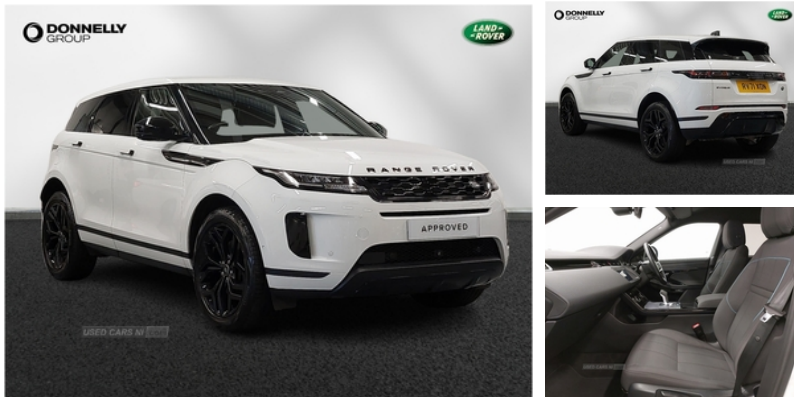

Land Rover Range Rover Evoque 2.0 D165 5dr Auto | Sep 2021

£26,995

Land Rover Range Rover Evoque 2.0 D165 5dr Auto

Miles:	15822
Fuel Type:	Diesel
Transmission:	Automatic
Colour:	White
Engine Size:	1998
Tax Band:	Petrol/Diesel (£190 p/a)
Body Style:	Sport utility vehicle
Insurance group:	25E
Reg:	RV71XON

Technical Specs

DIMENSIONS	
Length:	4371mm
Width:	1904mm
Height:	1649mm
Seats:	5
Luggage Capacity (Seats Up):	798L
Gross Weight:	2490KG
Max. Loading Weight:	674KG
PERFORMANCE & ECONOMY	
Fuel Consum. (Combined):	44.1MPG
Fuel Tank Capacity:	65L
Number Of Gears:	9 SPEED
Top Speed:	120MPH
Acceleration 0-100 km/h:	9.8s
Engine Power BHP:	163.6BHP