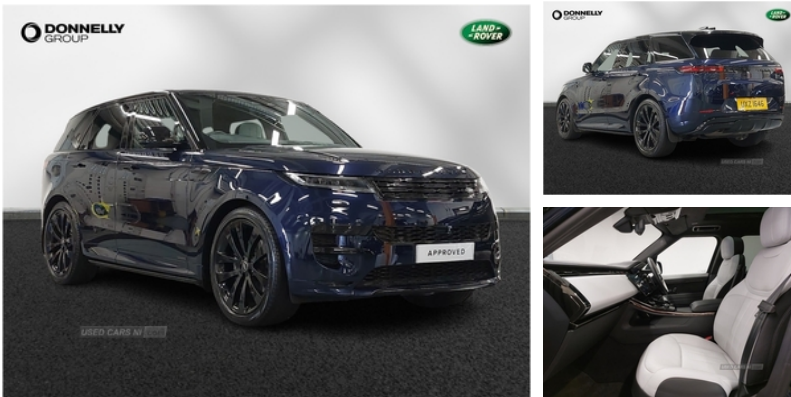

## Land Rover Range Rover Sport 3.0 D350 Autobiography 5dr Auto | Jul 2023

# £79,995

Land Rover Range Rover Sport 3.0 D350 Autobiography 5dr Auto

### Technical Specs

DIMENSIONS	
<b>Length:</b>	4946mm
<b>Width:</b>	2047mm
<b>Height:</b>	1820mm
<b>Seats:</b>	5
<b>Luggage Capacity (Seats Up):</b>	647L
<b>Gross Weight:</b>	3220KG
<b>Max. Loading Weight:</b>	860KG
PERFORMANCE & ECONOMY	
<b>Fuel Tank Capacity:</b>	80L
<b>Number Of Gears:</b>	8 SPEED
<b>Top Speed:</b>	145MPH
<b>Acceleration 0-100 km/h:</b>	5.9s
<b>Engine Power BHP:</b>	344.6BHP