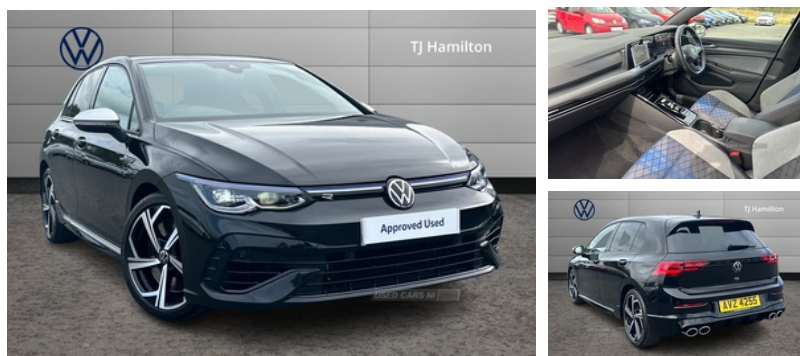

## Volkswagen Golf 2.0 TSI 320 R 4Motion 5dr DSG | Mar 2023

# £33,950

Exterior Features, Metallic paint, Exterior Features, Front and rear electric windows, Heat insulating glass windscreen, Heated rear windscreen, Rain sensor, Rear tinted glass 65% light absorbing from B pillar backwards, Rear windscreen washer and wiper with interval delay, 'R' name plate, Body colour bumpers, Body colour door handles, Body colour rear roof spoiler, Performance rear spoiler, Rear side wing doors, Automatic headlamp activation with Coming home and Leaving home feature, Automatic headlights, High level 3rd brake light, Highway light, IQ.Light - LED Matrix headlights, dynamic headlight control with advanced high beam control matrix dipped main beam + LED DRL + 22 LED lights, LED front fog lights with 5 honeycomb design, LED License plate illumination, LED rear combination lamp including dynamic turn signal, Rear fog light on one side and reversing lights on both sides, Welcome light, Safety, ABS, Blue brake callipers in front with R logo, Electronic parking brake with auto hold, ESC (Electronic Stability Control), Front disc brakes, Rear disc brakes, Adaptive cruise control (ACC) with speed limiter and front assist (reacting to vehicles pedestrians and cyclists), Driver alert system, Dynamic road sign display, Lane assist, Lane change assistant, PAS, Auto dimming rear view mirror, Matt chrome effect door mirrors with integrated indicators, Remote electrically heated, adjustable and foldable door mirrors, including door mirror puddle lights and reverse activated kerb-view adjustment on pa, 3 point height adj front seatbelts + pretensioners, 3 rear three point seatbelts, Child locks on rear doors, Driver and front passenger airbag with front passenger airbag deactivation, Drivers and front