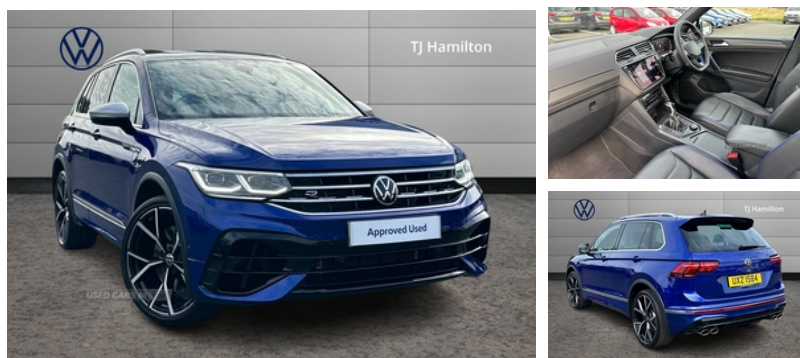

Volkswagen Tiguan 2.0 TSI 320 4Motion R 5dr DSG | Mar 2023

£42,950

**FULL LEATHER INTERIOR, PANORAMIC ROOF. 1 LOCAL
OWNER**

Exterior Features, Metallic paint, Tilting and sliding panoramic sunroof with rear panoramic sunroof, FULL VIENNA LEATHER INTERIOR, Exterior Features, Front and rear electric windows, Heated rear window, Laminated safety glass windshield, heat and sound insulating, Privacy glass for rear side windows and rear window, Rain sensor windscreen wipers, Rear windscreen washer and wiper with interval delay, Side and rear windows in heat insulating glass, Windscreen wipers/ intermittent wipe + 4 position delay, ACC - Adaptive chassis control with adaptive dampers, Body colour door handles, Chrome moldings on the side windows, Front illuminated door sills with R logo, License plate carrier in front and rear, R-Logo light projection, R-Logo on radiator grille with side panels and rear, R-specific diffuser, painted black with cut out for trailer hitch, R-Specific front and rear bumpers, Rear side wing doors, Rear spoiler in R style, Silver anodised roof rails, Automatic headlight control system, Coming/leaving home lighting function, Dynamic headlight range control, High level 3rd brake light, IQ light-Adv high beam, Dynamic light assist for LED matrix headlamp+LED separate DRL+DCL, dark red rear LED tech, Poor weather light+cornering light, LED rear number plate lights, Poor weather light and cornering light, Rear fog lamp, Safety, Electronic parking brake with auto hold, Electronic Stability Control with driver steering recommendation, ABS, ASR, EDL, EDTC and trailer stabilization, Front assist with autonomous emergency braking (for Adaptive Cruise Control ACC up to 130 mph), Front disc

Miles:	15645
Fuel Type:	Petrol
Transmission:	Semi Auto
Colour:	Blue
Engine Size:	1984
Tax Band:	Petrol/Diesel (£600 p/a)
Body Style:	Sport utility vehicle
Insurance group:	36E
Reg:	UXZ1584

Technical Specs