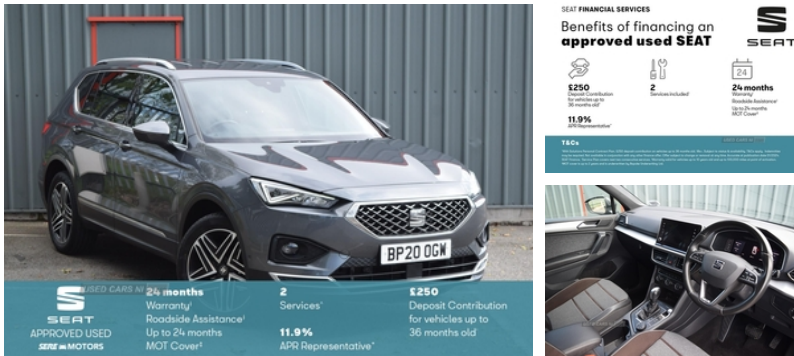

Seat Tarraco 2.0 TDI Xcellence 5dr DSG 4Drive | 2020

£24,295

2 YEAR WARRANTY & ROADSIDE ASSISTANCE

Miles:	26584
Fuel Type:	Diesel
Transmission:	Automatic
Colour:	Grey
Engine Size:	1968
Tax Band:	Petrol/Diesel (£190 p/a)
Body Style:	Estate
Insurance group:	25E
Reg:	BP200GW

Technical Specs

DIMENSIONS	
Length:	4735mm
Width:	1839mm
Height:	1674mm
Seats:	7
Luggage Capacity (Seats Up):	700L
Gross Weight:	2540KG
Max. Loading Weight:	778KG
PERFORMANCE & ECONOMY	
Fuel Consum. (Urban Cold):	45.6MPG
Fuel Consum. (Extra Urban):	54.3MPG
Fuel Consum. (Combined):	50.4MPG
Fuel Tank Capacity:	60L
Number Of Gears:	7 SPEED
Top Speed:	123MPH
Acceleration 0-100 km/h:	9.8s
Engine Power BHP:	147.5BHP