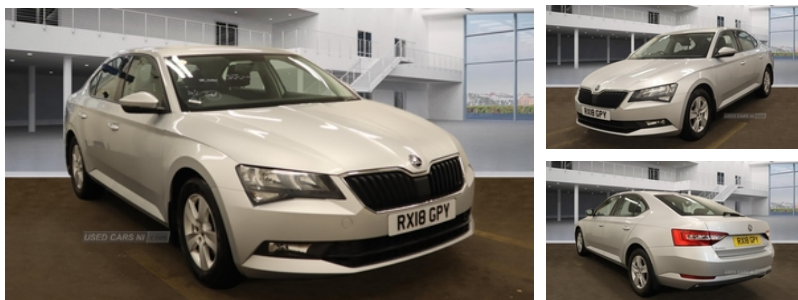

Skoda Superb 1.6 TDI CR S 5dr | Aug 2024
DUE SOON, 1 OWNER FROM NEW, FANTASTIC VALUE FOR MONEY

£8,995

Car is due in stock soon direct from England, more photos and details to follow once it arrives.

1 Owner from new

Assured mechanical inspection 52k miles

Excellent condition, please call for full details.

HPI clear

Warranted miles

Warranty packages available - 12 / 24 / 36 months

Reserve this car today for £99

More photos are available with walk around videos. Various contact less payment options available along with online finance which can all be applied for and signed from your home.

Visit our website for a finance quote today - www.reillymotors.co.uk

Vehicle Features

Miles:	52000
Fuel Type:	Diesel
Transmission:	Manual
Colour:	Grey
Engine Size:	1598
Tax Band:	Petrol/Diesel (£190 p/a)
Body Style:	Saloon
Insurance group:	12E
Reg:	RX18GPY

Technical Specs

DIMENSIONS	
Length:	4861mm
Width:	1864mm
Height:	1468mm
Seats:	5
Luggage Capacity (Seats Up):	625L
Gross Weight:	2046KG
Max. Loading Weight:	621KG
PERFORMANCE & ECONOMY	
Fuel Consum. (Urban Cold):	57.7MPG
Fuel Consum. (Extra Urban):	74.3MPG
Fuel Consum. (Combined):	67.3MPG
Fuel Tank Capacity:	66L
Number Of Gears:	6 SPEED
Top Speed:	128MPH
Acceleration 0-100 km/h:	10.9s
Engine Power BHP:	118BHP