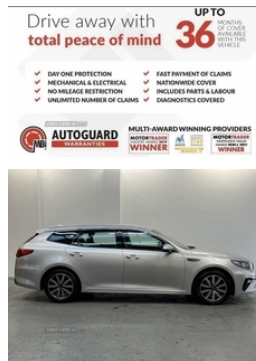

Kia Optima 1.6 CRDi ISG 2 5dr | 2019

CAMERA- F+ R P/ SENSORS- SAT NAV

£8,990

KIA SERVICE HISTORY MOT'd UNTIL SEPT 25 SAT NAV DAB RADIO
USB/AUX CRUISE CONTROL REAR CAMERA FRONT AND REAR
PARKING SENSORS AUTO HEADLIGHTS ELECTRIC FOLDING
MIRRORS REMAINING KIA WARRANTY UNTIL JAN 2026 OR 100K
MILES VIEWINGS VIA APPOINTMENT ONLY PLEASE BRING YOUR
FULL DRIVING LICENCE FOR THE TEST DRIVE COMPREHENSIVE
WARRANTIES LOW RATE FINANCE AVAILABLE + FAST DECISIONS

Vehicle Features

3 point seatbelts on all seats, 3 x Passenger Assist Grips, 3.5in
Supervision Cluster with LCD TFT Mono Display, 6 speakers, 6-
Speaker System, 7" touchscreen full map navigation system, 7in
Touchscreen Satellite Navigation with European Mapping, 12V
Power Socket - Front, 12V Power Socket - Rear, 12V socket in
front and rear, 12V socket in luggage compartment, 17" alloy
wheels, 17in Alloy Wheels, 40-20-40 Split Folding 2nd Row Seats,
40:20:40 split folding rear seat, ABS/EBD, Advanced Anti-Theft
System including Immobiliser and Alarm, Air filter, All-Round 3-
Point Seatbelts, All-Round Electric Windows, All-Round Height
Adjustable Headrests, Android Auto with Voice Control, Anti-drill
door locks, Anti-lock Braking System with Electronic Brakeforce
Distribution - EBD and Brake Assist System - BAS, Anti theft
alarm, Apple car play/Android Auto, Apple CarPlay with Voice
Control, Armrest - Rear Centre with Cupholders, Ashtray, Assist
grips, Auto Dimming Rear-View Mirror, Auto dimming rear view
mirror, Automatic defog system, Automatic Headlight Control,

Miles:	94583
Fuel Type:	DIESEL
Transmission:	Manual
Colour:	Silver
Engine Size:	1598
CO2 Emission:	121
Tax Band:	Petrol/Diesel (£190 p/a)
Body Style:	Estate
Insurance group:	19A
Reg:	BW68XYC

Technical Specs