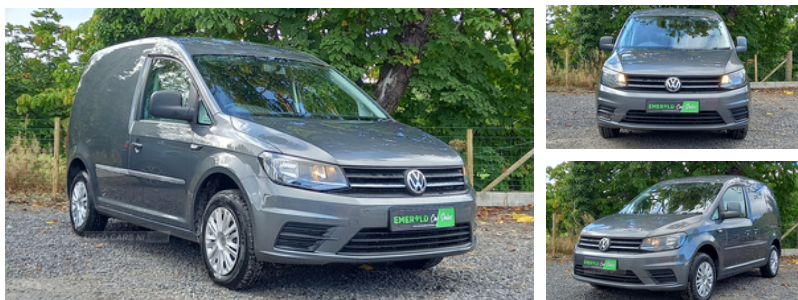

## Volkswagen Caddy 2.0 TDI BlueMotion Tech 102PS Trendline [AC] Van | Aug 2019

**£9,950** + VAT

### INDIUM GREY, COLOUR CODED BUMPERS, SERVICE HISTORY

3.5 t permissible traction weight, Body Coloured bumpers & Mirrors & Doorhandles, Climatic air conditioning with cooled glove compartment, Cruise control system and speed limiter, DAB+ Digital Radio Reception, Driver alert with multi function plus, Leather Multi-function steering wheel.

<b>Miles:</b>	95177
<b>Fuel Type:</b>	Diesel
<b>Transmission:</b>	Manual
<b>Colour:</b>	Indium Grey Metallic
<b>Engine Size:</b>	1968
<b>CO2 Emission:</b>	124
<b>Tax Band:</b>	Light goods vehicle (£335 p/a)
<b>Body Style:</b>	Van
<b>Reg:</b>	VT19OBE