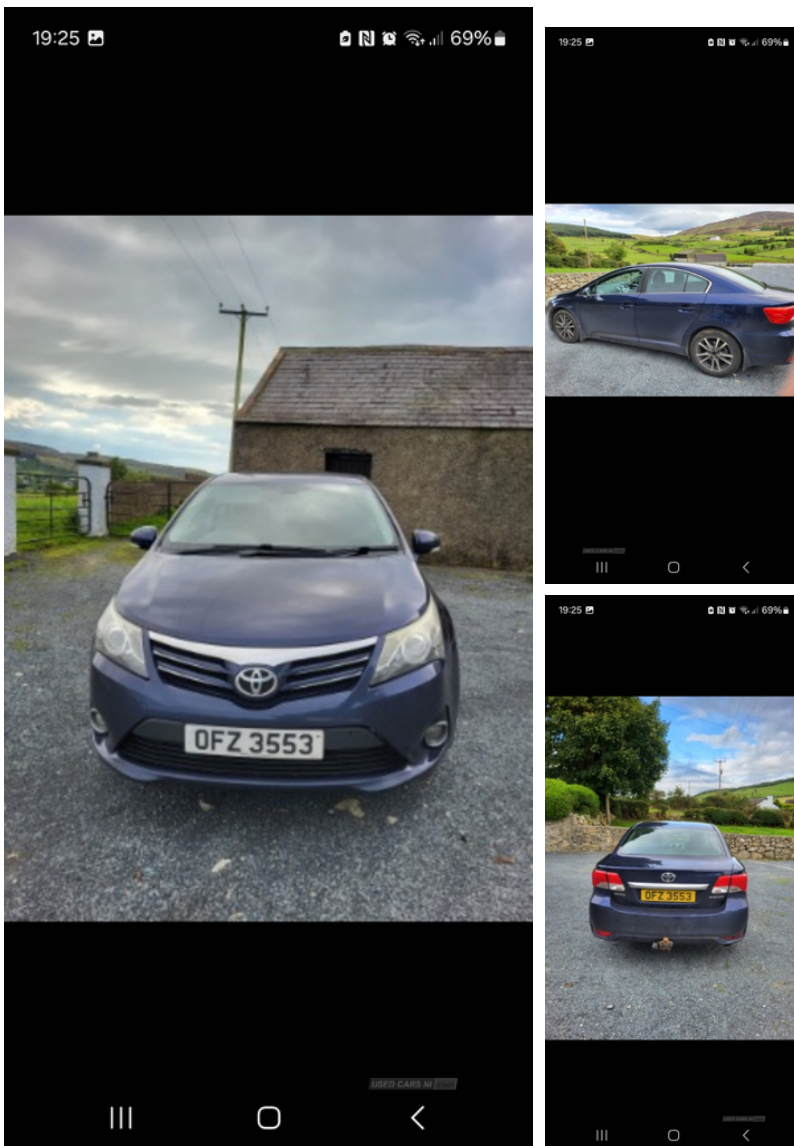

Toyota Avensis 2.0 D-4D TR 4dr | Jun 2012
FULL YEAR MOT

£2,000 O.N.O

Full year MOT, new brake pads, recently serviced, 2 keys, towbar fitted. Reliable well maintained car. Same owner 4yrs. Few age related marks. Genuine sale

Vehicle Features

5 height adjustable headrests, 5 three point seatbelts, 6 speakers, 17" Machine face finished alloy wheels, 60/40 split rear seats, Active front headrests, Active Traction Control (TRC), Adjustable front seats, Alarm, Bluetooth system, Body colour bumpers, Body colour door handles, Body colour door mirrors, Brake assist function, CD player, Centre rear armrest with

Miles:	173000
Fuel Type:	Diesel
Transmission:	Manual
Colour:	Blue
Engine Size:	1995
CO2 Emission:	119
Tax Band:	C (£35 p/a)
Body Style:	Saloon
Reg:	OFZ3553

Technical Specs

DIMENSIONS	
Length:	4710mm
Width:	1810mm
Height:	1480mm
Seats:	5
Luggage Capacity (Seats Up):	509L
Gross Weight:	2100KG
Max. Loading Weight:	620KG