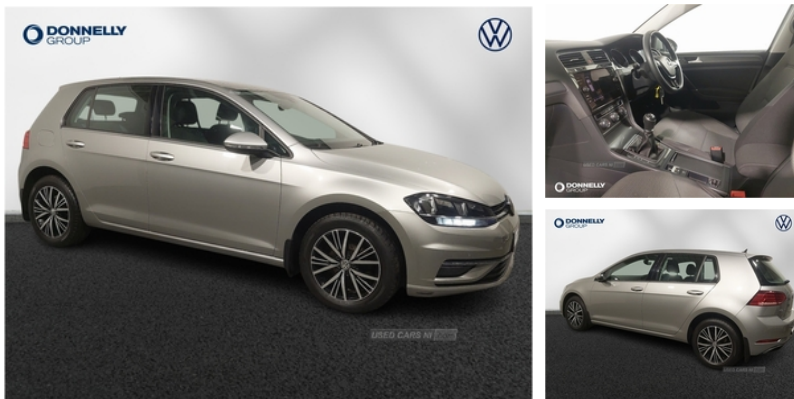

Volkswagen Golf 1.0 TSI 110 SE 5dr | Jul 2017

£11,985

Volkswagen Golf 1.0 TSI 110 SE 5dr

Vehicle Features

'Lights On' Reminder warning buzzer, 'Lights On' warning buzzer, 3 point height adj front seatbelts + pretensioners, 3 rear 3 point seatbelts, 3 rear headrests, 3 spoke steering wheel, 8" touch screen, 12V socket in luggage compartment, 60/40 split folding rear seat, ABS, Adaptive Cruise Control with pedestrian detection and speed limiter, Alarm with interior protection, Anti-lock Braking System, App-Connect, Auto dimming rear view mirror, Automatic coming/leaving home lighting function, Automatic headlights, Automatic post collision braking, aux-in, aux-in, Bag hook in luggage compartment, Black front air intake and radiator grille with chrome insert, Black rear diffuser, Bluetooth hands free telephone connection, Body colour bumpers, Body colour door handles, Body colour door mirrors, Boot lashing points, Brake pad wear indicator warning light, Brushed dark metal decorative inserts, Brushed dark metal decorative inserts in dash and front door panels, Car-Net App-Connect, CD/MP3/WMA, CD/MP3/WMA, Child locks on rear doors, Chrome-plated light switch surround, Composition media system, Cooled glovebox, Courtesy light delay, Cover for storage compartment in centre, DAB Digital radio, Driver/Front Passenger airbags, Driver/Passenger whiplash optimised head restraints, Driver alert system, Driver profile selection, Drivers knee airbag, Dust/pollen filter, Electrically adjustable and heated door mirrors, Electric front windows, Electric rear windows, Electronic engine immobiliser, Electronic parking brake with auto hold, ESP with EDL + ASR, Exterior temperature gauge, Front and rear curtain airbags, Front and rear reading lights, Front assistant collision mitigation, Front centre armrest with storage box and rear air vents, Front passenger airbag deactivation, Front passenger

Miles:	19066
Fuel Type:	Petrol
Transmission:	Manual
Colour:	Tungsten Silver
Engine Size:	999
CO2 Emission:	109
Tax Band:	Petrol/Diesel (£190 p/a)
Body Style:	Hatchback
Insurance group:	12E
Reg:	XNZ3134

Technical Specs

DIMENSIONS

Length:	4258mm
Width:	1799mm
Height:	1492mm
Seats:	5
Luggage Capacity (Seats Up):	380L
Gross Weight:	1720KG
Max. Loading Weight:	579KG

PERFORMANCE & ECONOMY

Fuel Consum. (Urban Cold):	47.9MPG
Fuel Consum. (Extra Urban):	68.9MPG
Fuel Consum. (Combined):	58.9MPG
Fuel Tank Capacity:	50L
Number Of Gears:	6 SPEED
Top Speed:	122MPH
Acceleration 0-100 km/h:	9.9s
Engine Power BHP:	108.6BHP