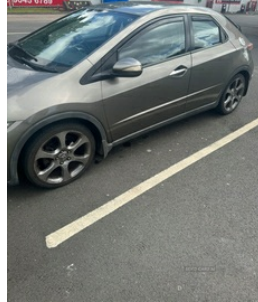

**Honda Civic 1.8 i-VTEC EX 5dr | Dec 2006****£1,500** O.N.O

For sale I have my Honda Civic

- 99400 miles
- Serviced in June
- MOT'd until June 2025
- 2 keys
- Part service history
- Wind deflectors all round

Good first car easy to insure

**Vehicle Features**

2x Isofix child seat restraint mechanism, 4 speakers, 5 three point seatbelts, 12V socket in rear of vehicle, 60/40 split/folding 2nd row of seats, ABS+EBD+Brake assist, Active front headrests, Adaptable boot storage, Aluminium foot rest, Audible lights on warning, Automatic headlight height, Automatic rain sensing wipers, Bluetooth hands free telephone kit, Body colour bumpers, Body coloured side sills, Body colour electric adjustable heated door mirrors, CAT 1 interior + perimeter alarm, Chrome door handles, Cloth upholstery, Cruise control, Digital clock, Digital fuel consumption display, Digital odometer, Door mirror integrated indicators, Drilled aluminium pedals, Driver's seat height adjustment, Dual front SRS airbags, Dual side SRS airbags, Dual zone climate control, ECU immobiliser, Electric folding door mirrors, Electric front/rear windows, Front and rear dual curtain SRS airbags, Front centre armrest, Front cupholders, Front fog lights, Front head restraints, Front interior welcome light, Front power socket, Front seatbelt buckle

<b>Miles:</b>	99400
<b>Fuel Type:</b>	Petrol
<b>Transmission:</b>	Manual
<b>Colour:</b>	Grey
<b>Engine Size:</b>	1799
<b>Tax Band:</b>	G (£255 p/a)
<b>Body Style:</b>	Hatchback
<b>Reg:</b>	Lez1661

**Technical Specs****DIMENSIONS**