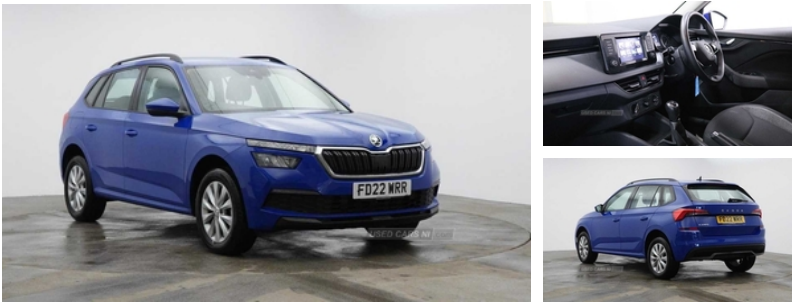

Skoda Kamiq 1.0 TSI 95 S 5dr | Aug 2022

£14,595

Vehicle Features

2 spoke leather steering wheel and gear shift, 3 seat bench in 2nd row, 3x3 point rear seatbelts, 4 speakers, 12V Accessory socket in centre console, 12V socket in centre console, Airbags - driver and front passenger, Anti-theft wheel bolts, Auxiliary input socket, Basic LED headlights with LED daytime running lights, Black and white trip computer, Black roof rails, Bluetooth system, Body colour door mirrors and handles, Chrome grille surround, Chrome inner door handles, Cloth upholstery, DAB Digital radio, Deactivation of bulb failure indicator, Dimming rear view mirror with black surround, E-call, Electrically adjustable and heated door mirrors, Electronic engine immobilizer, ESP, Front assist system, Front electric windows, Front head restraints, Front passenger airbag deactivation switch, Front side airbags with curtain airbags, Full height hardboard side lining, Glove compartment, Grained black decorative insert with glossy black hot stamping, Headlight range control, Heated rear window, Hill hold control, Ice scraper, Isofix child seat fittings on outer rear seats, ISOFIX on front passenger seat, Lane assist, LED rear lights - low functionality, Lumbar support, Manual air conditioning + Pollen filter, Manual parking brake, Manual rear child locks, One tone horn, PAS, Power Assisted Steering, Rake/reach adjustable steering wheel, Rear disc brakes, Rear fog lights, Rear manual windows, Rear side wing doors, Rear wiper, Seatbelt reminder for driver and co-driver, Service indicator, Single front passenger seat, Speed limiter, Textile floor mats, Third brake light, Third rear headrest, Top tether for front passenger seat, Traction control, Tyre pressure monitor